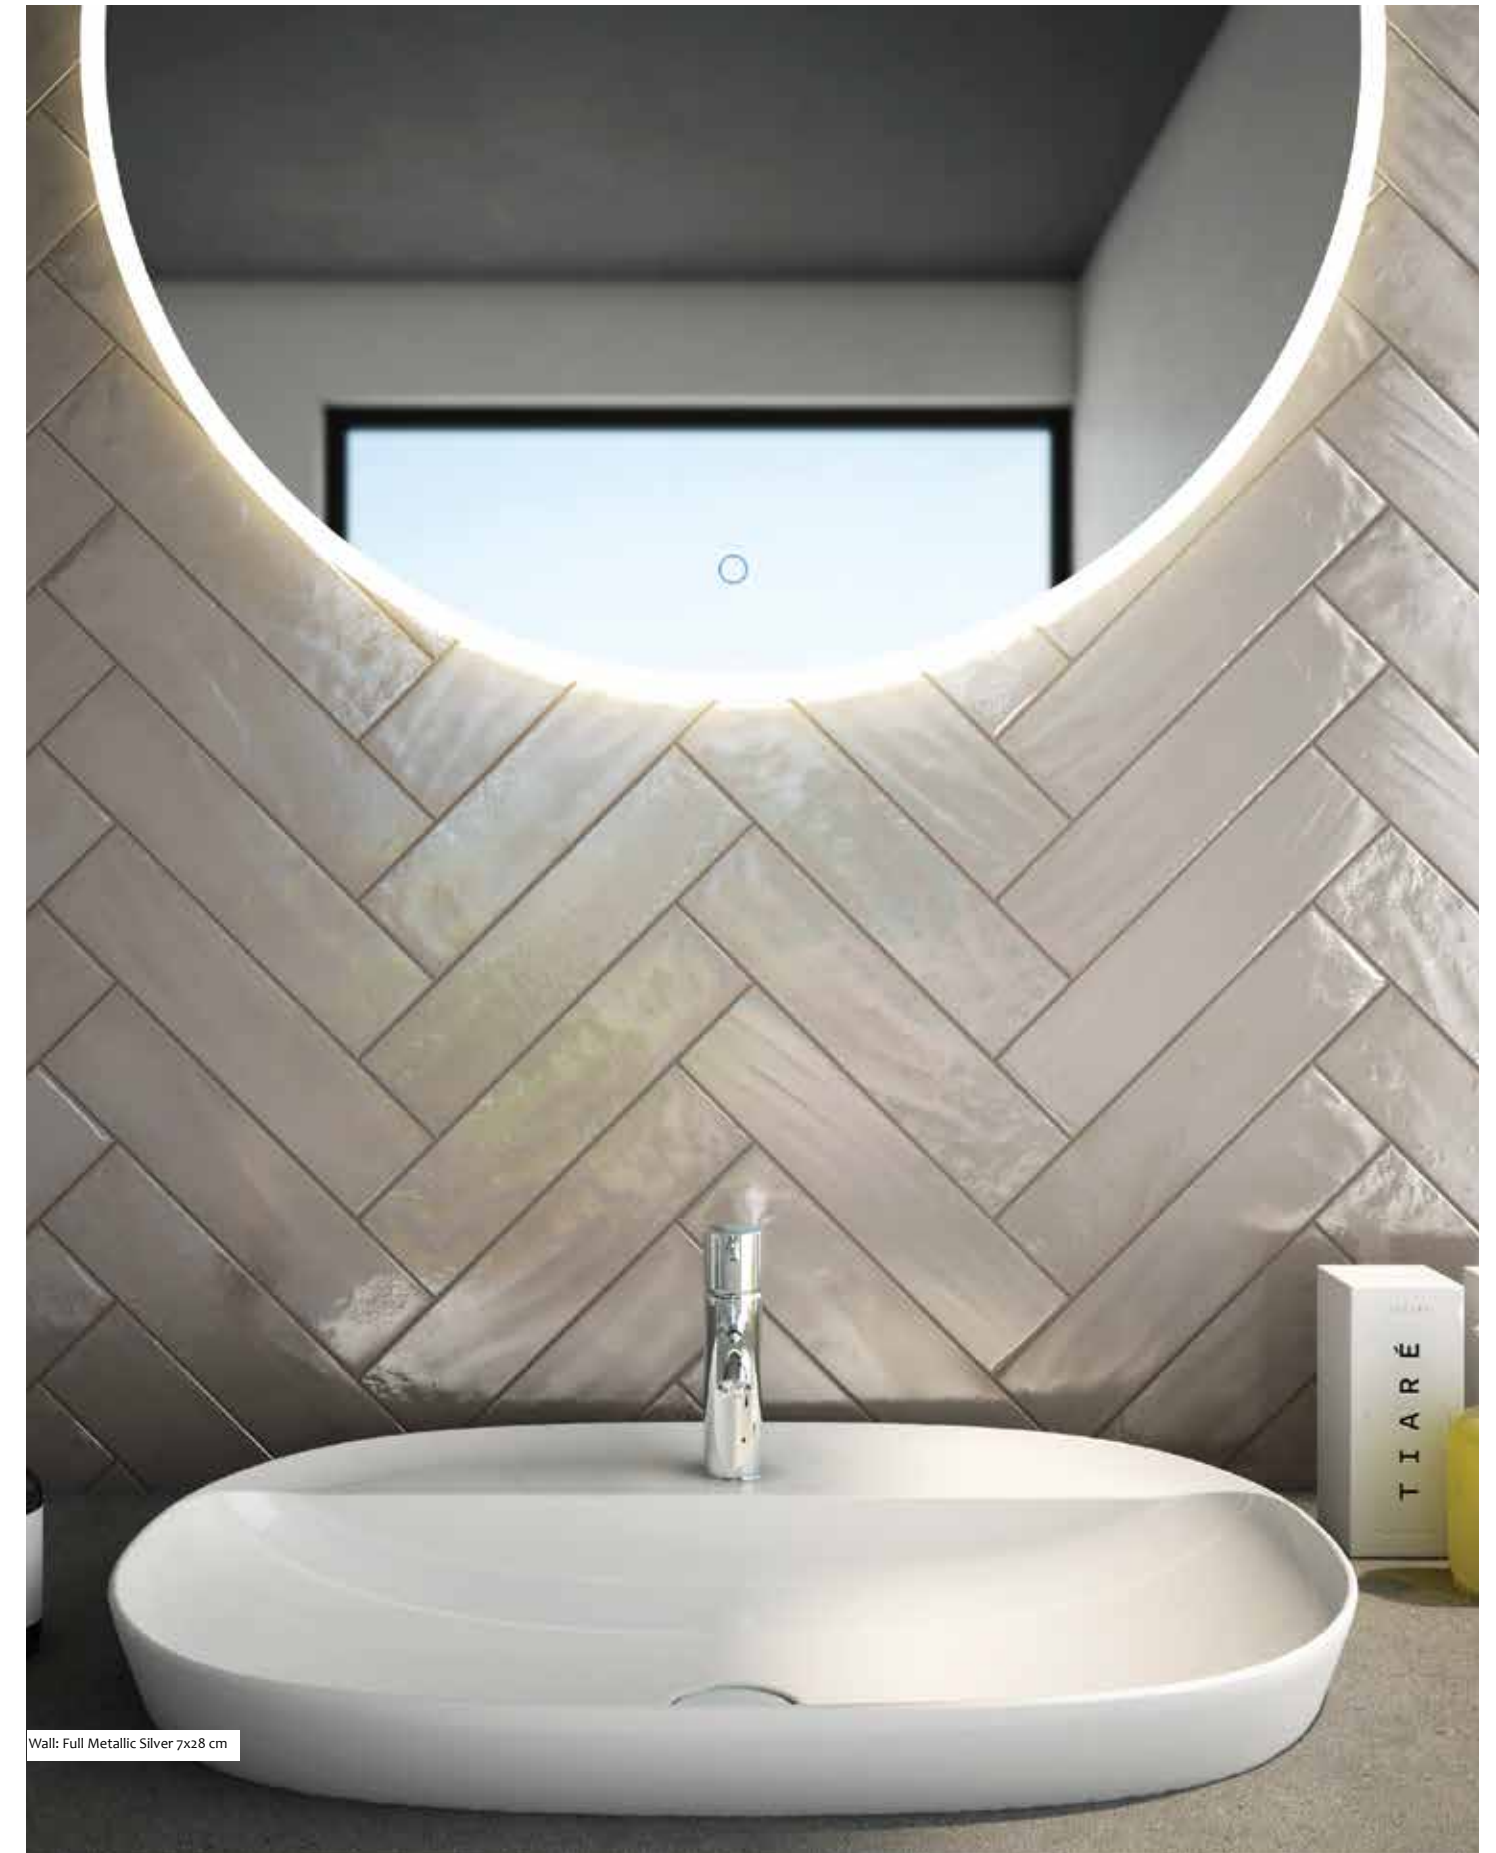

Full Metallic

Metallo Brick

Sizes

7x28
2.75" x 11.02"

Name	Code	Size(CM)	Name	Code	Size(CM)
full metallic silver	A72FLBK-SIR.T6XoU	7x28	metallo brick grey	A72SMOBK-GRY.HoXoU	7x28
full metallic copper	A72FLBK-COP.T6XoU	7x28	metallo brick beige	A72SMOBK-BEE.HoXoU	7x28
full metallic platinum	A72FLBK-PTM.T6XoU	7x28	metallo brick brown	A72SMOBK-BRN.HoXoU	7x28

Sizes (cm)	Thickness (mm)	Pieces X	M² X	Kg X	X Sq. Pallet	M² X Sq. Pallet	kg X Sq. Pallet	X Eu. Pallet	M² X Eu. Pallet	kg X Eu. Pallet
7x28	8.5	36	0.7	15.5	90	63	1415	72	50.4	1136

Wall: Full Metallic Silver 7x28 cm