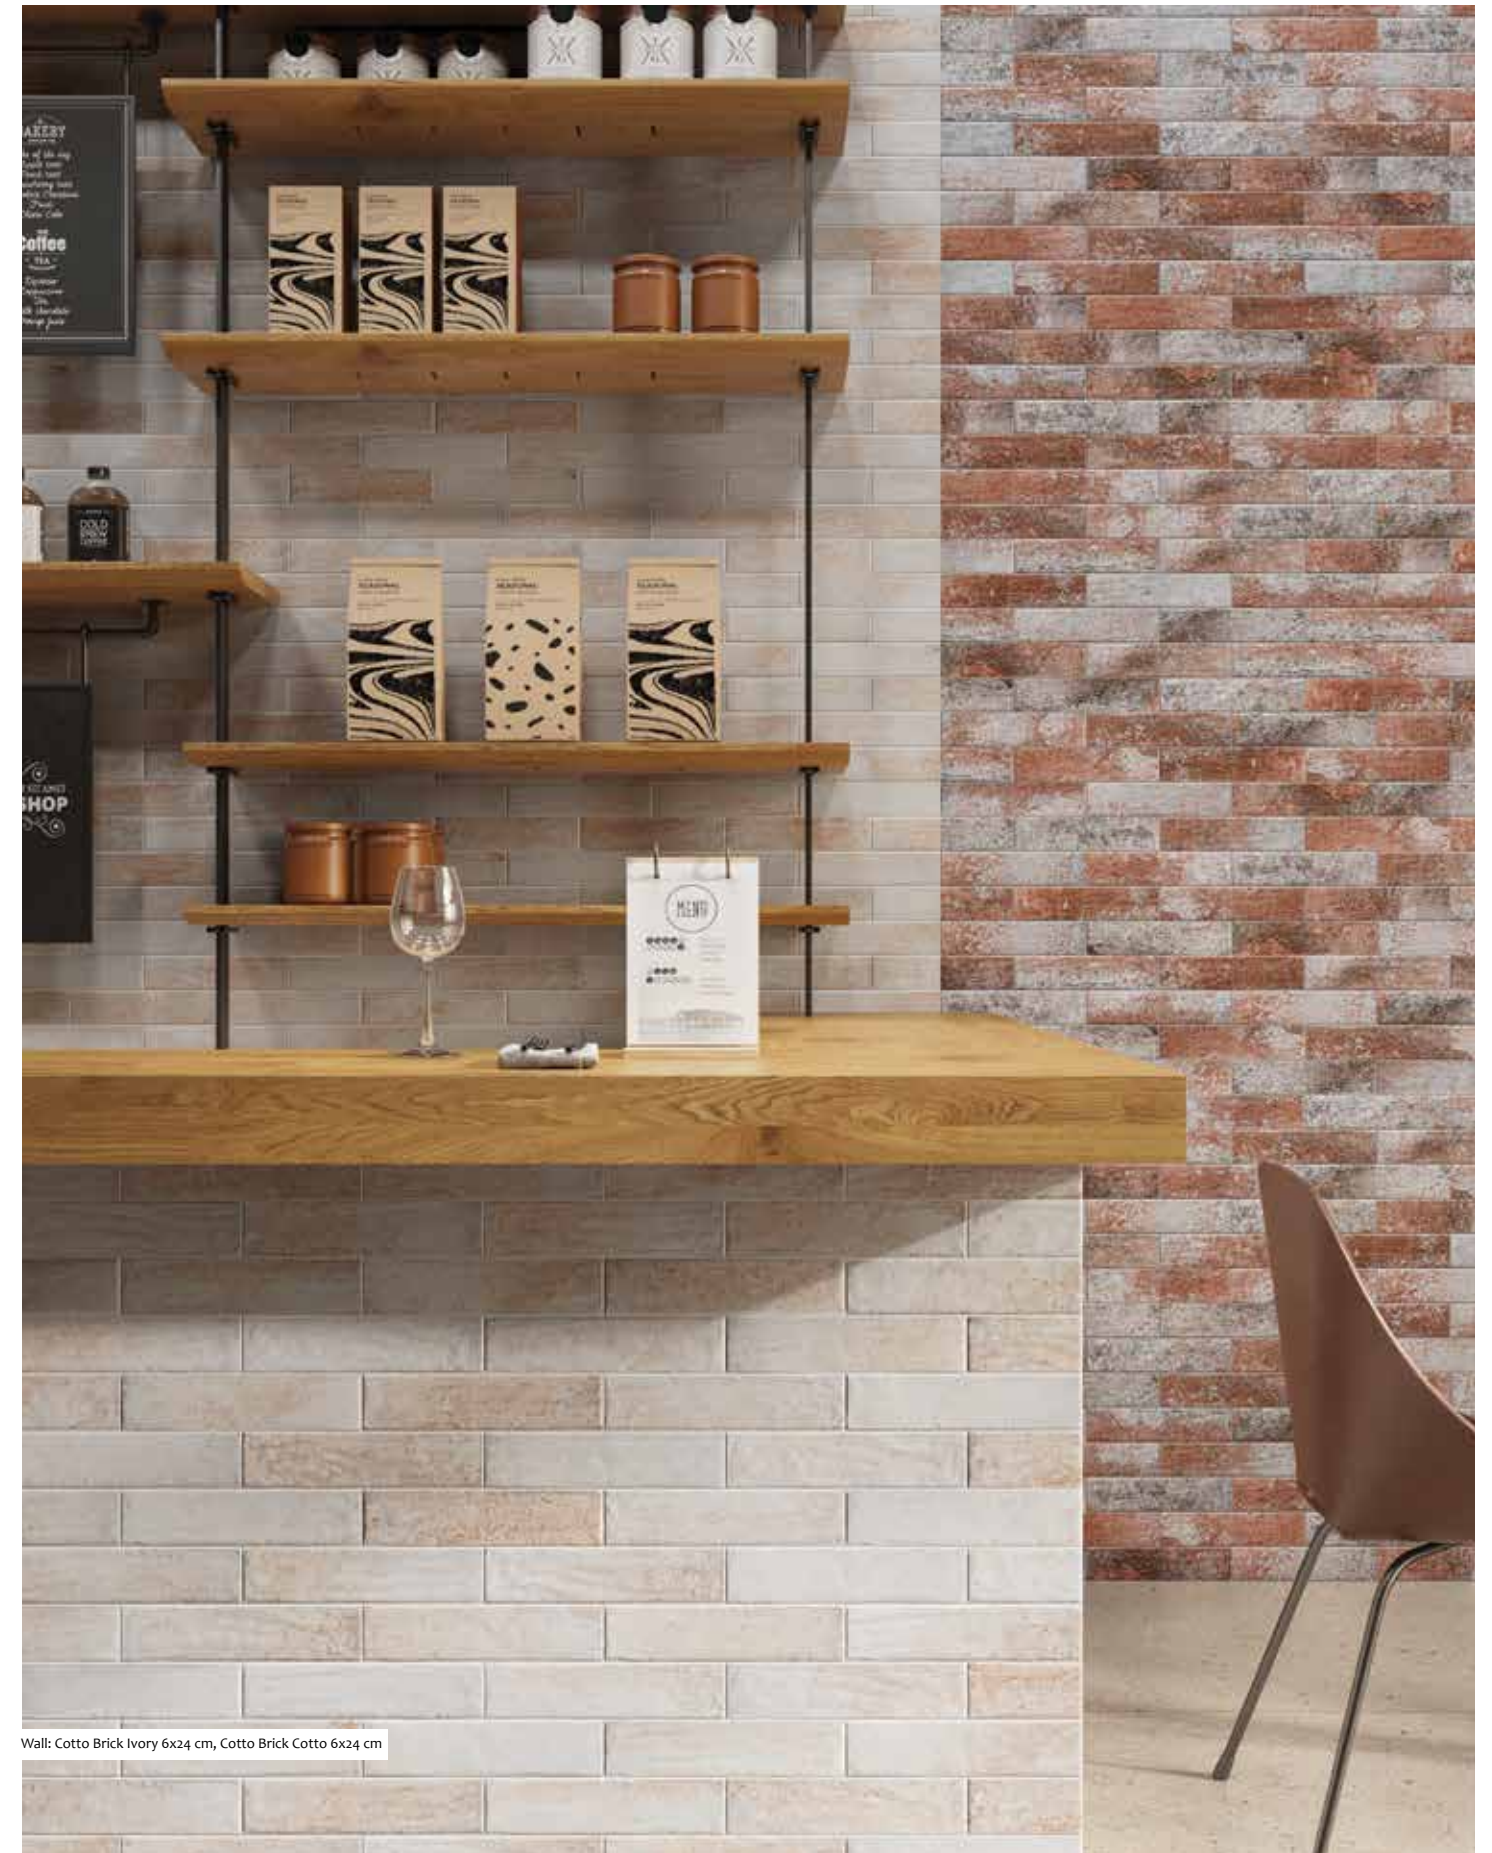

Cotto Brick

Sizes

6x24 cm
2.36"x9.44"

Name	Code	Size(CM)
cotto brick ivory	A62SCTOB-IVO.M6XoU	6x24
cotto brick brown	A62SCTOB-BRN.M6XoU	6x24
cotto brick cotto	A62SCTOB-COT.M6XoU	6x24
cotto brick grey	A62SCTOB-GRY.M6XoU	6x24

Sizes (cm)	Thickness (mm)	Pieces X	M² X	Kg X	X Sq. Pallet	M² X Sq. Pallet	kg X Sq. Pallet
6x24	10.50	41	0.60	11.20	90	54	1008.00

Wall: Cotto Brick Ivory 6x24 cm, Cotto Brick Cotto 6x24 cm