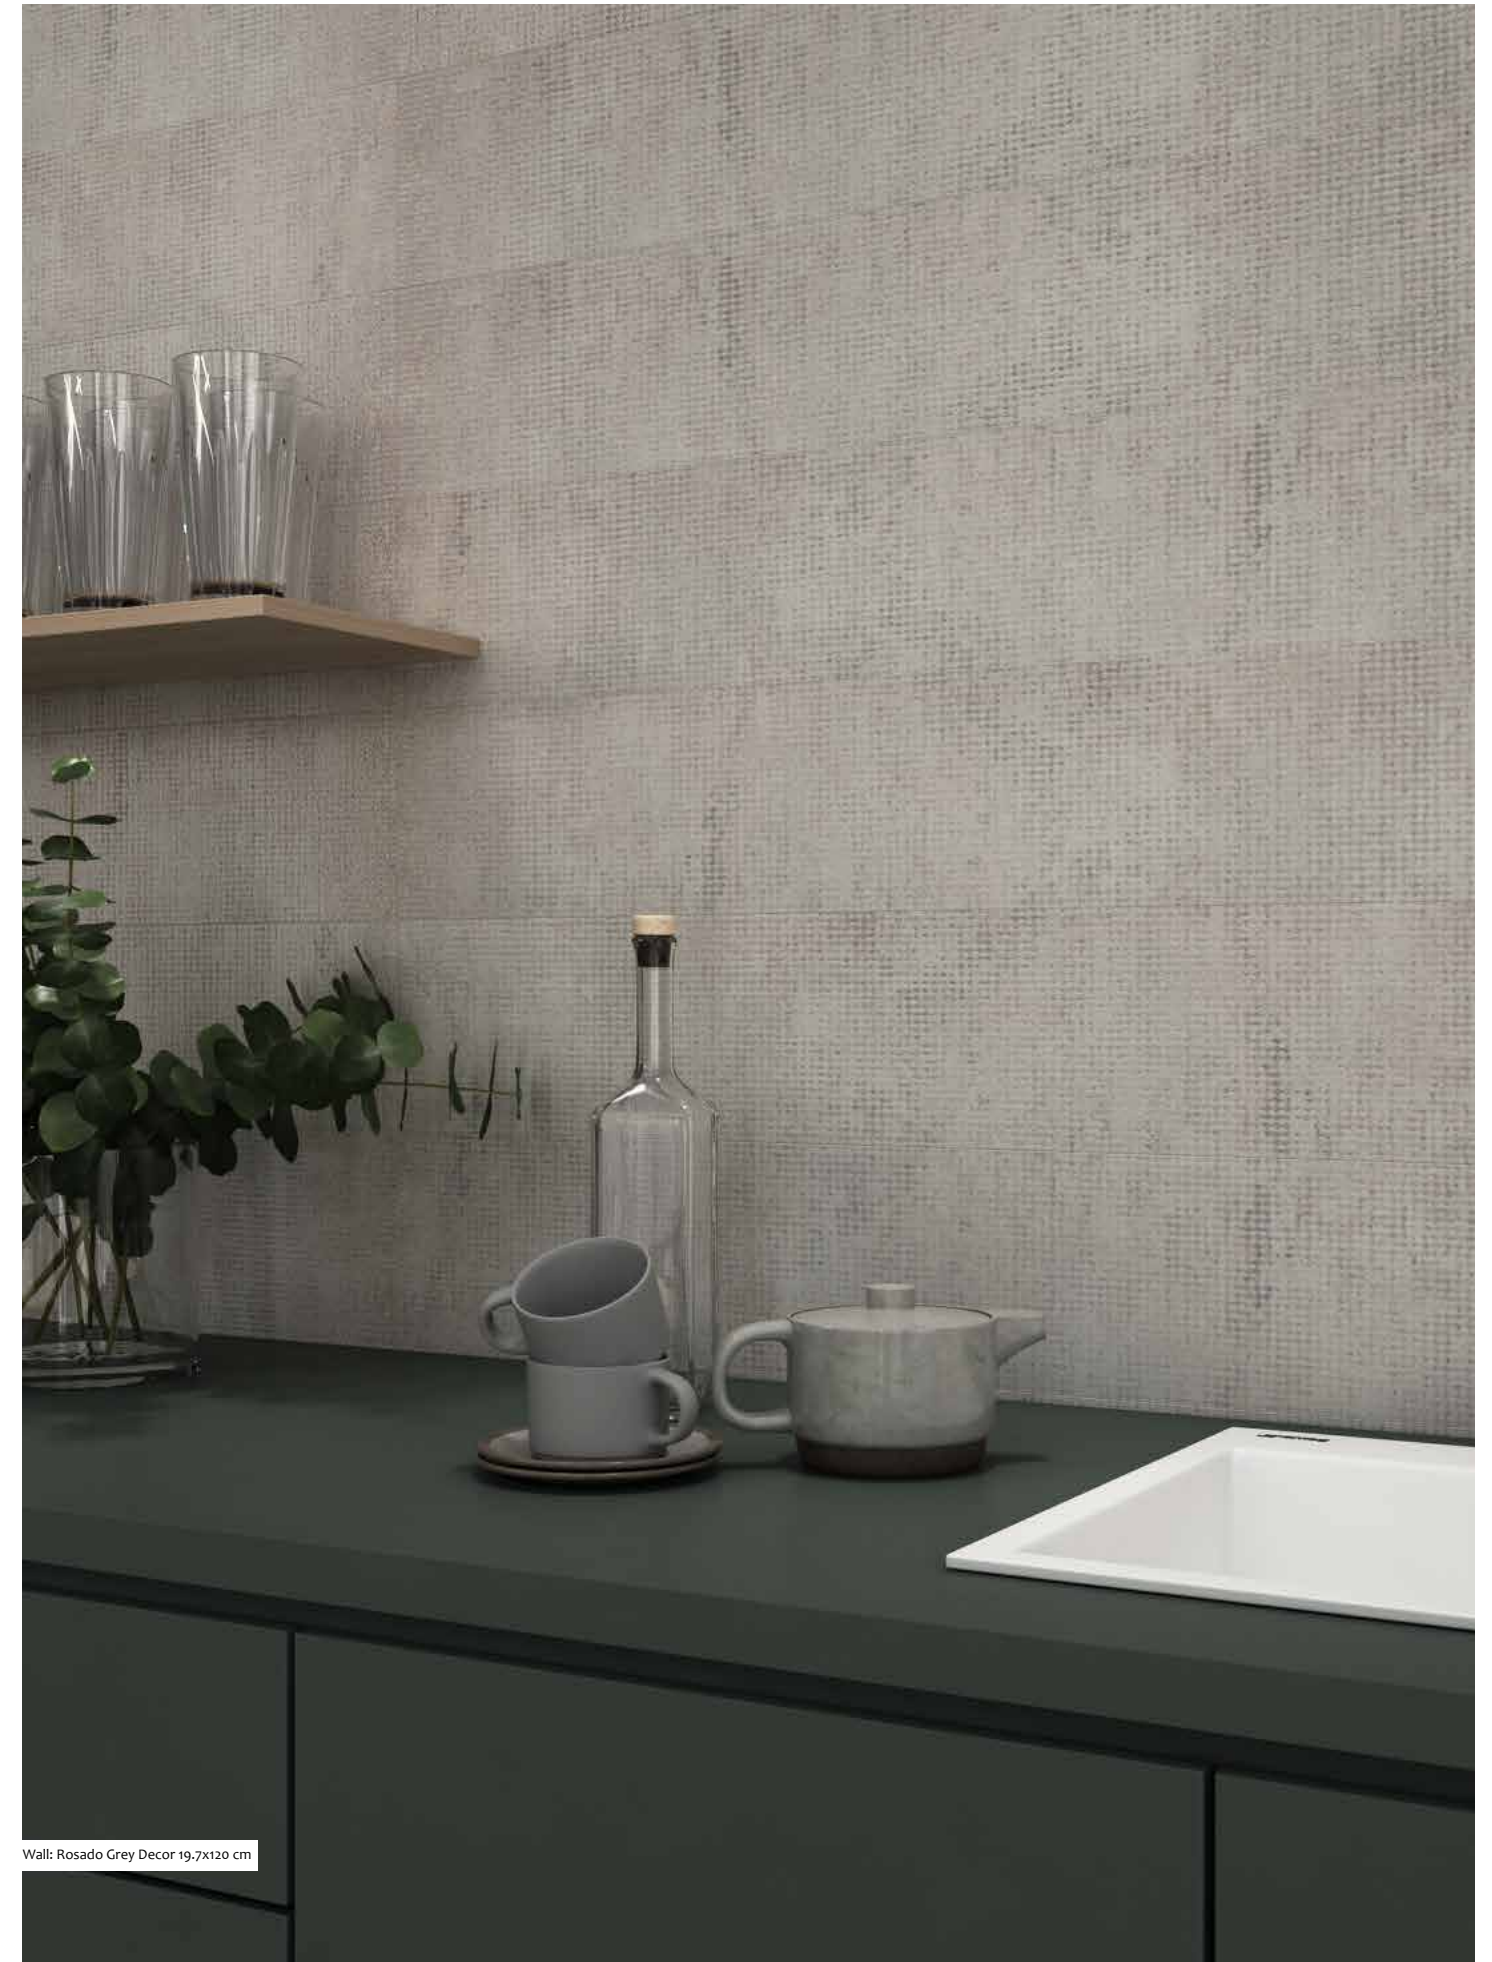

Wall: Rosado Grey Decor 19.7x120 cm