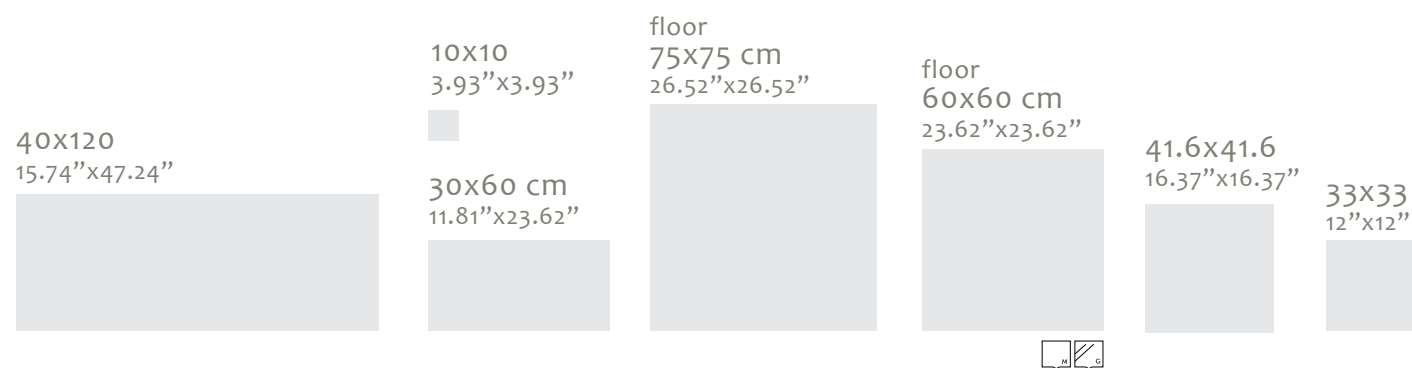

14000 white

14000 white

attraction white

premium white

orion bianco white

orion bianco white

Sizes

Wall: Materia White 40x120 cm