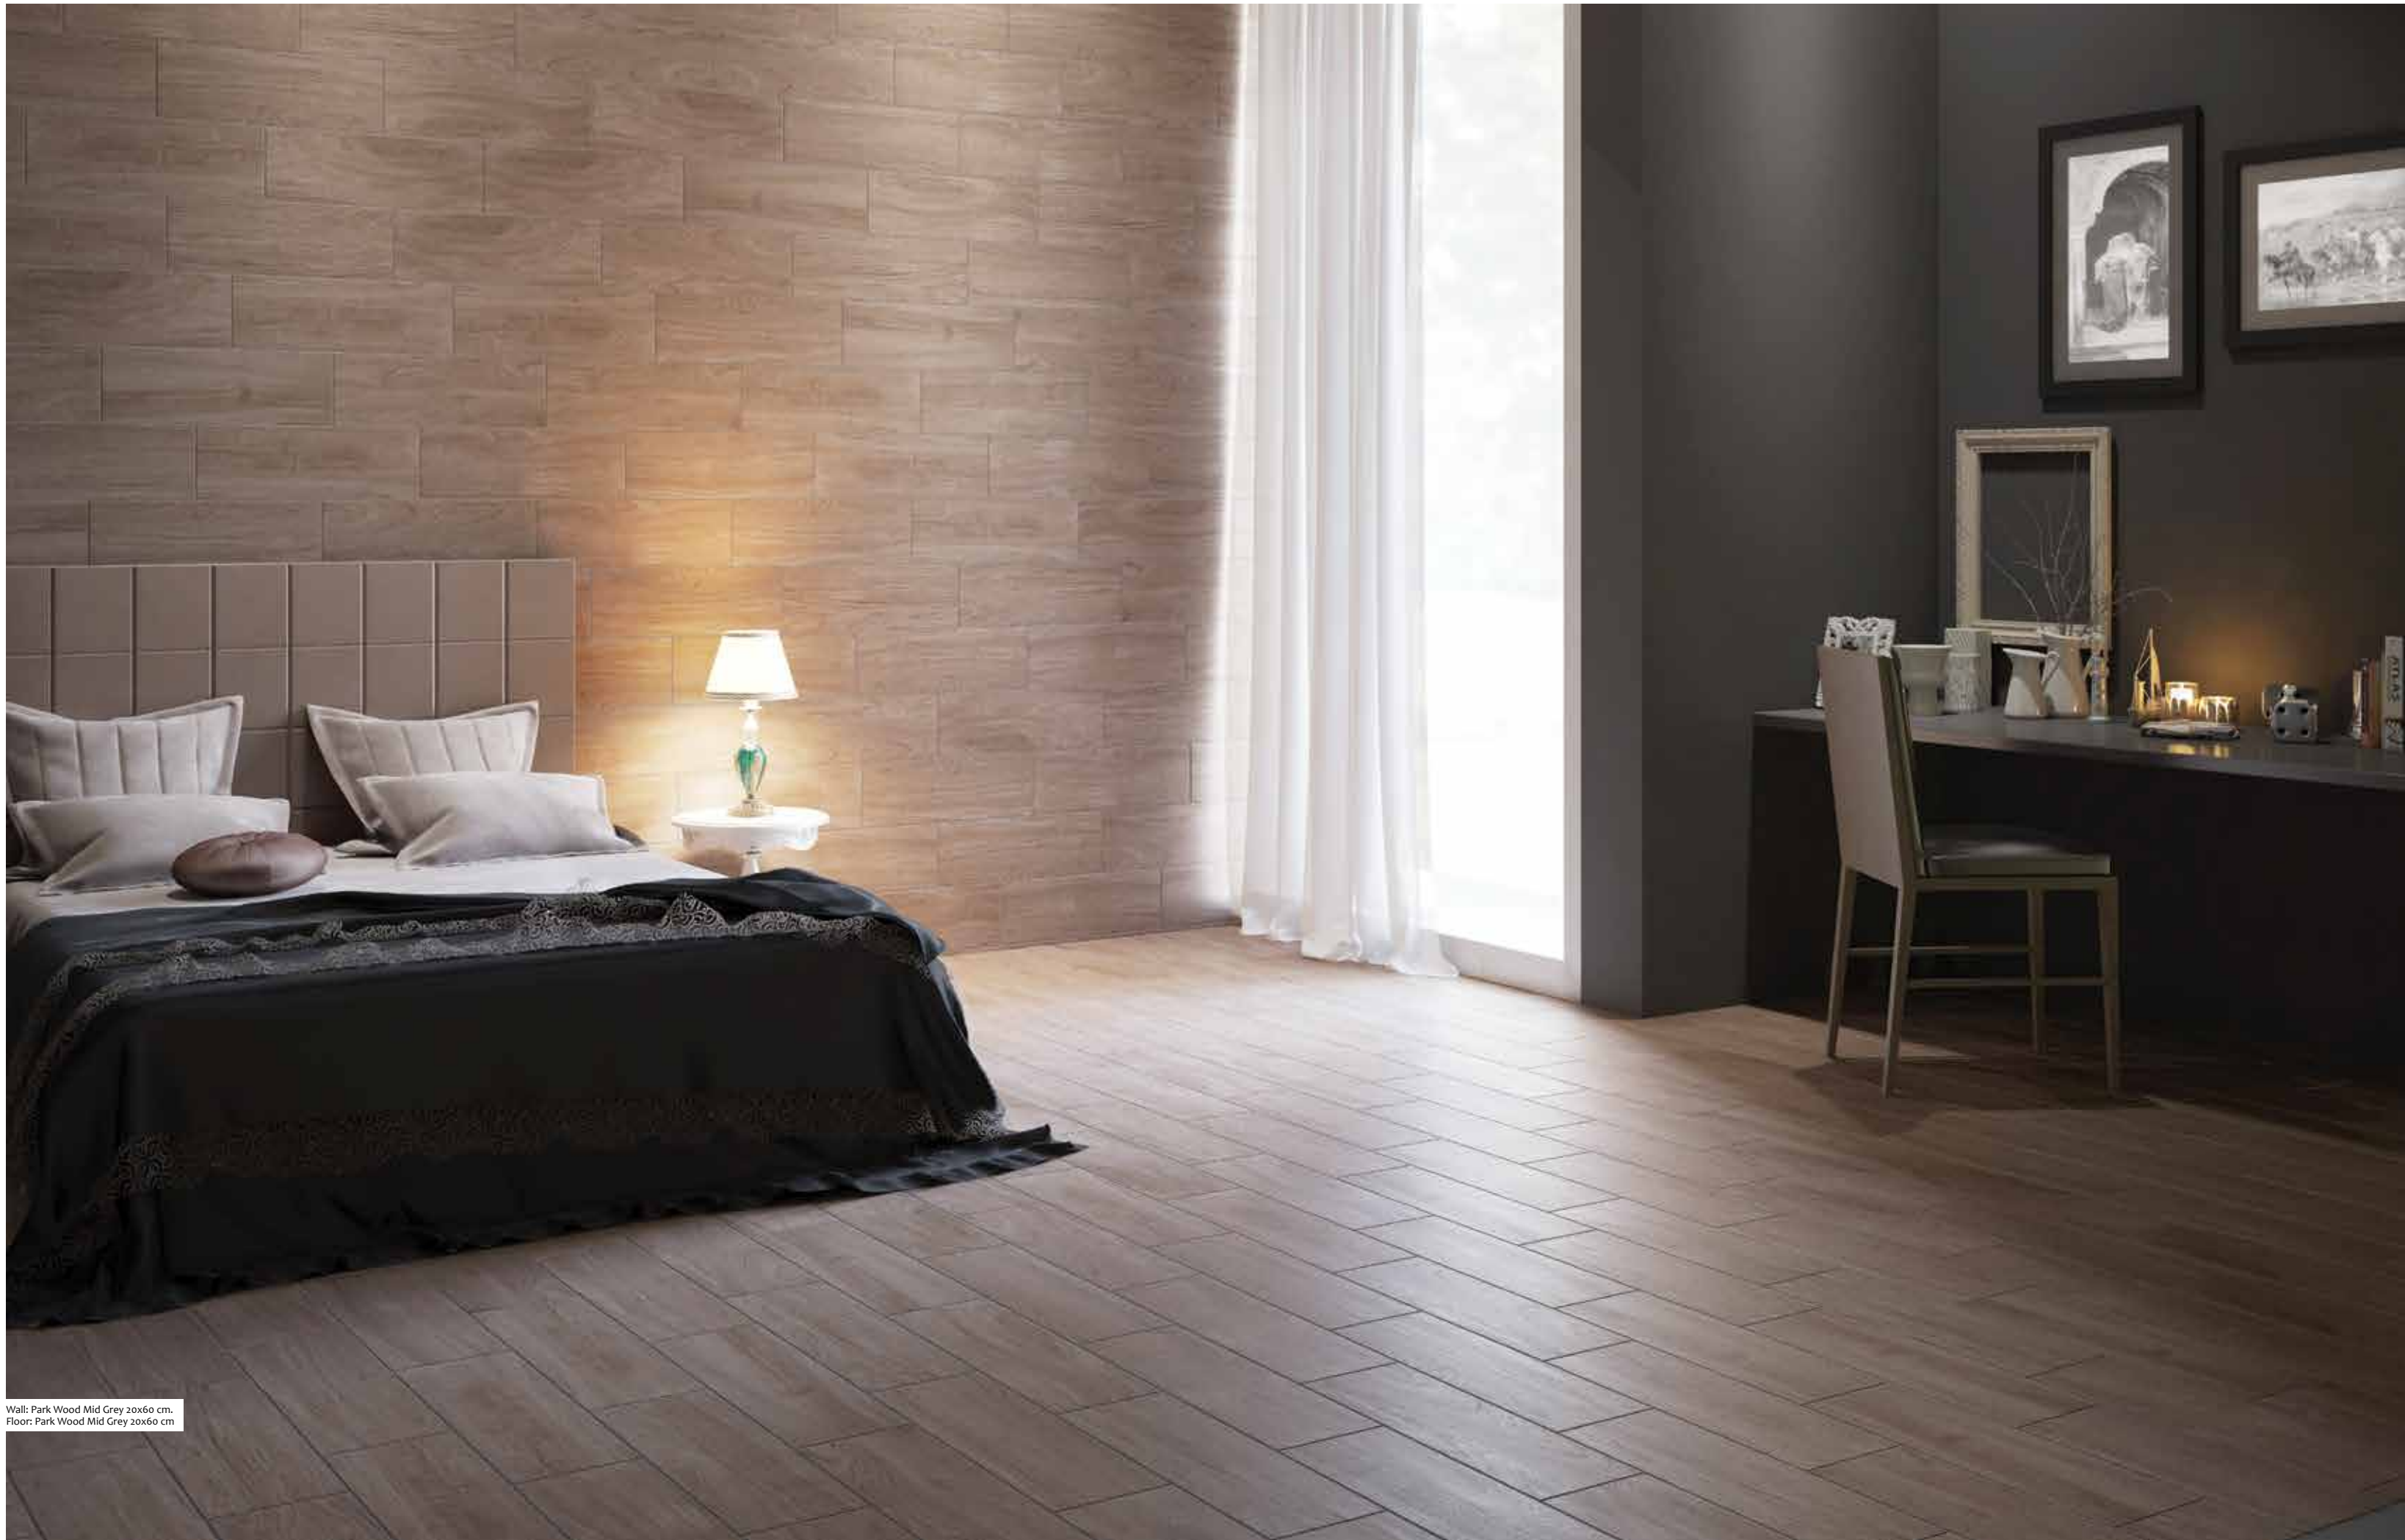

Wall: Park Wood Mid Grey 20x60 cm.
Floor: Park Wood Mid Grey 20x60 cm

20x60

Mahoe Wood

mahoe wood white

mahoe wood anthracite

mahoe wood ivory

mahoe wood oak

mahoe wood brown

mahoe wood oak decor

LS

Sizes

20x60
7.87"x23.62"

decor
20x60
7.87"x23.62"

Name	Code	Size(CM)	Name	Code	Size(CM)
mahoe wood white	A26RZMAH-WHo.MoU	20x60	mahoe wood oak decor	A26RZMAH-OKo.MDU	20x60
mahoe wood ivory	A26RZMAH-IVo.MoU	20x60			
mahoe wood oak	A26RZMAH-OKo.MoU	20x60			
mahoe wood brown	A26RZMAH-BRo.MoU	20x60			
mahoe wood anthracite	A26RZMAH-ANo.MoU				

Sizes (cm)	Thickness (mm)	Pieces X	M² X	Kg X	Sq. Pallet	M² X Sq. Pallet	kg X Sq. Pallet	Eu. Pallet	M² X Eu. Pallet	kg X Eu. Pallet
20x60	9.2	11	1.32	22.00	80	105.6	1760.00	60	79.2	1320.00

20x60

Park Wood

park wood grey*

park wood mid grey

park wood ivory*

park wood hazelnut

park wood beige*

park wood cinnamon

Sizes

20x60
7.87"x23.62"

15x70
5.90"x27.55"

* Also available in 15x70 cm

Name	Code	Size(CM)	Name	Code	Size(CM)	Name	Code	Size(CM)
park wood grey	A26RZPKW-GYo.MoU	20x60	park wood hazelnut	A26RZPKW-HZo.MoU	20x60	park wood grey	A74RZPKW-GRY.MoXoU	15x70
park wood mid grey	A26RZPKW-MGY.MoU	20x60	park wood cinnamon	A26RZPKW-CIo.MoU	20x60	park wood ivory	A74RZPKW-IVO.MoXoU	15x70
park wood ivory	A26RZPKW-IVo.MoU	20x60				park wood beige	A74RZPKW-BEE.MoXoU	15x70
park wood beige	A26RZPKW-BEo.MoU	20x60				park wood dark brown	A74RZPKW-DBR.MoXoU	15x70

Sizes (cm)	Thickness (mm)	Pieces X	M² X	Kg X	Sq. Pallet	M² X Sq. Pallet	kg X Sq. Pallet	Eu. Pallet	M² X Eu. Pallet	kg X Eu. Pallet
20x60	9.2	11	1.32	22.00	80	105.6	1760.00	60	79.2	1320.00
15x70	10	12	1.26	24	72	90.72	1748	60	75.6	1460

20x60