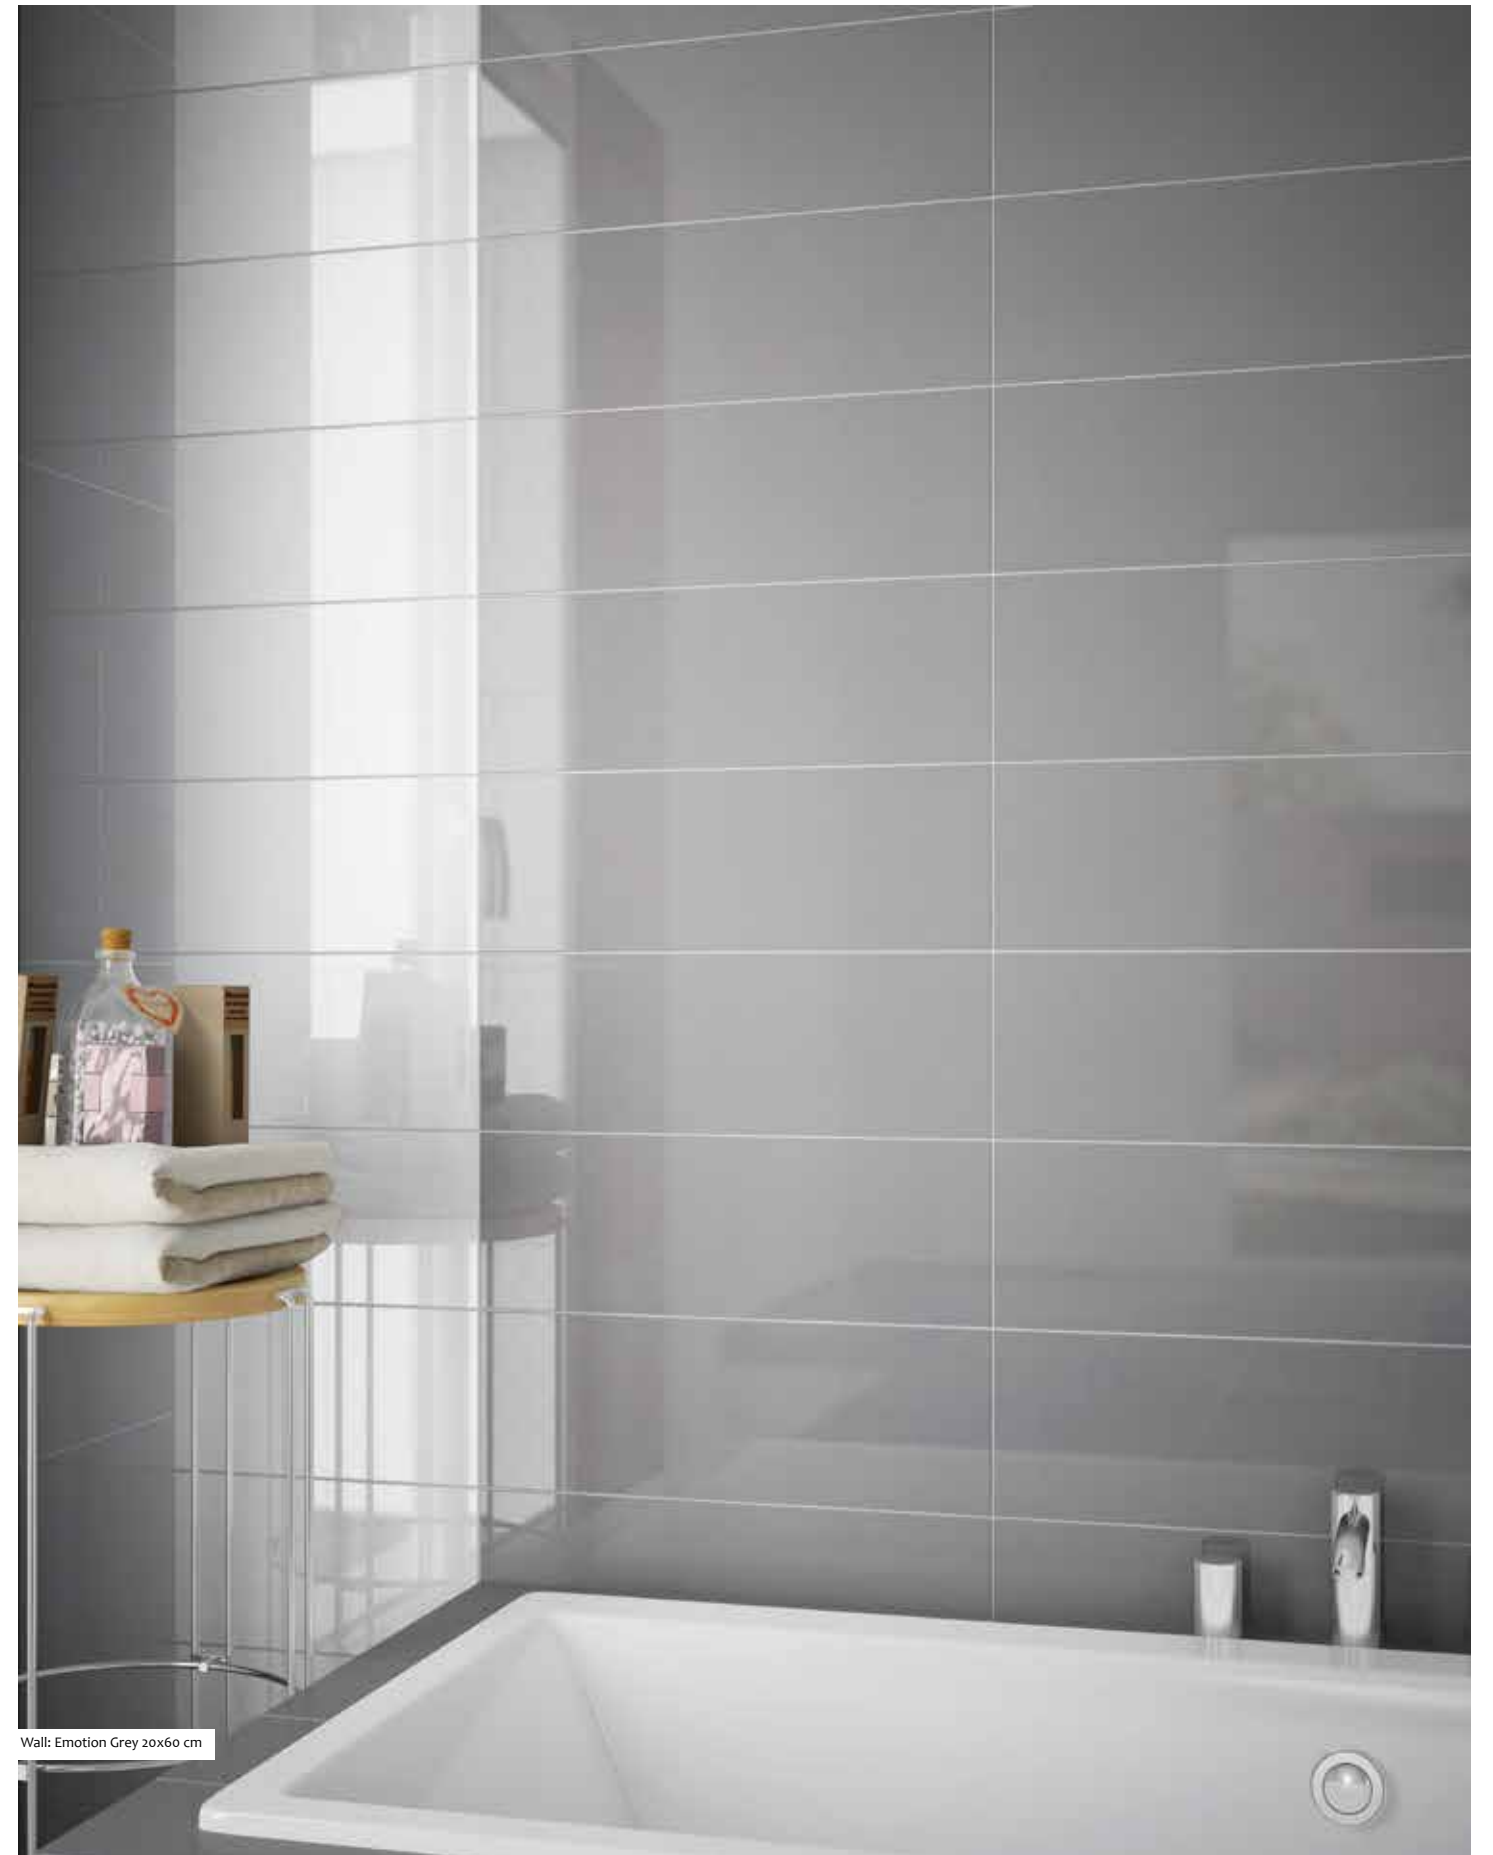

Wall: Emotion Grey 20x60 cm