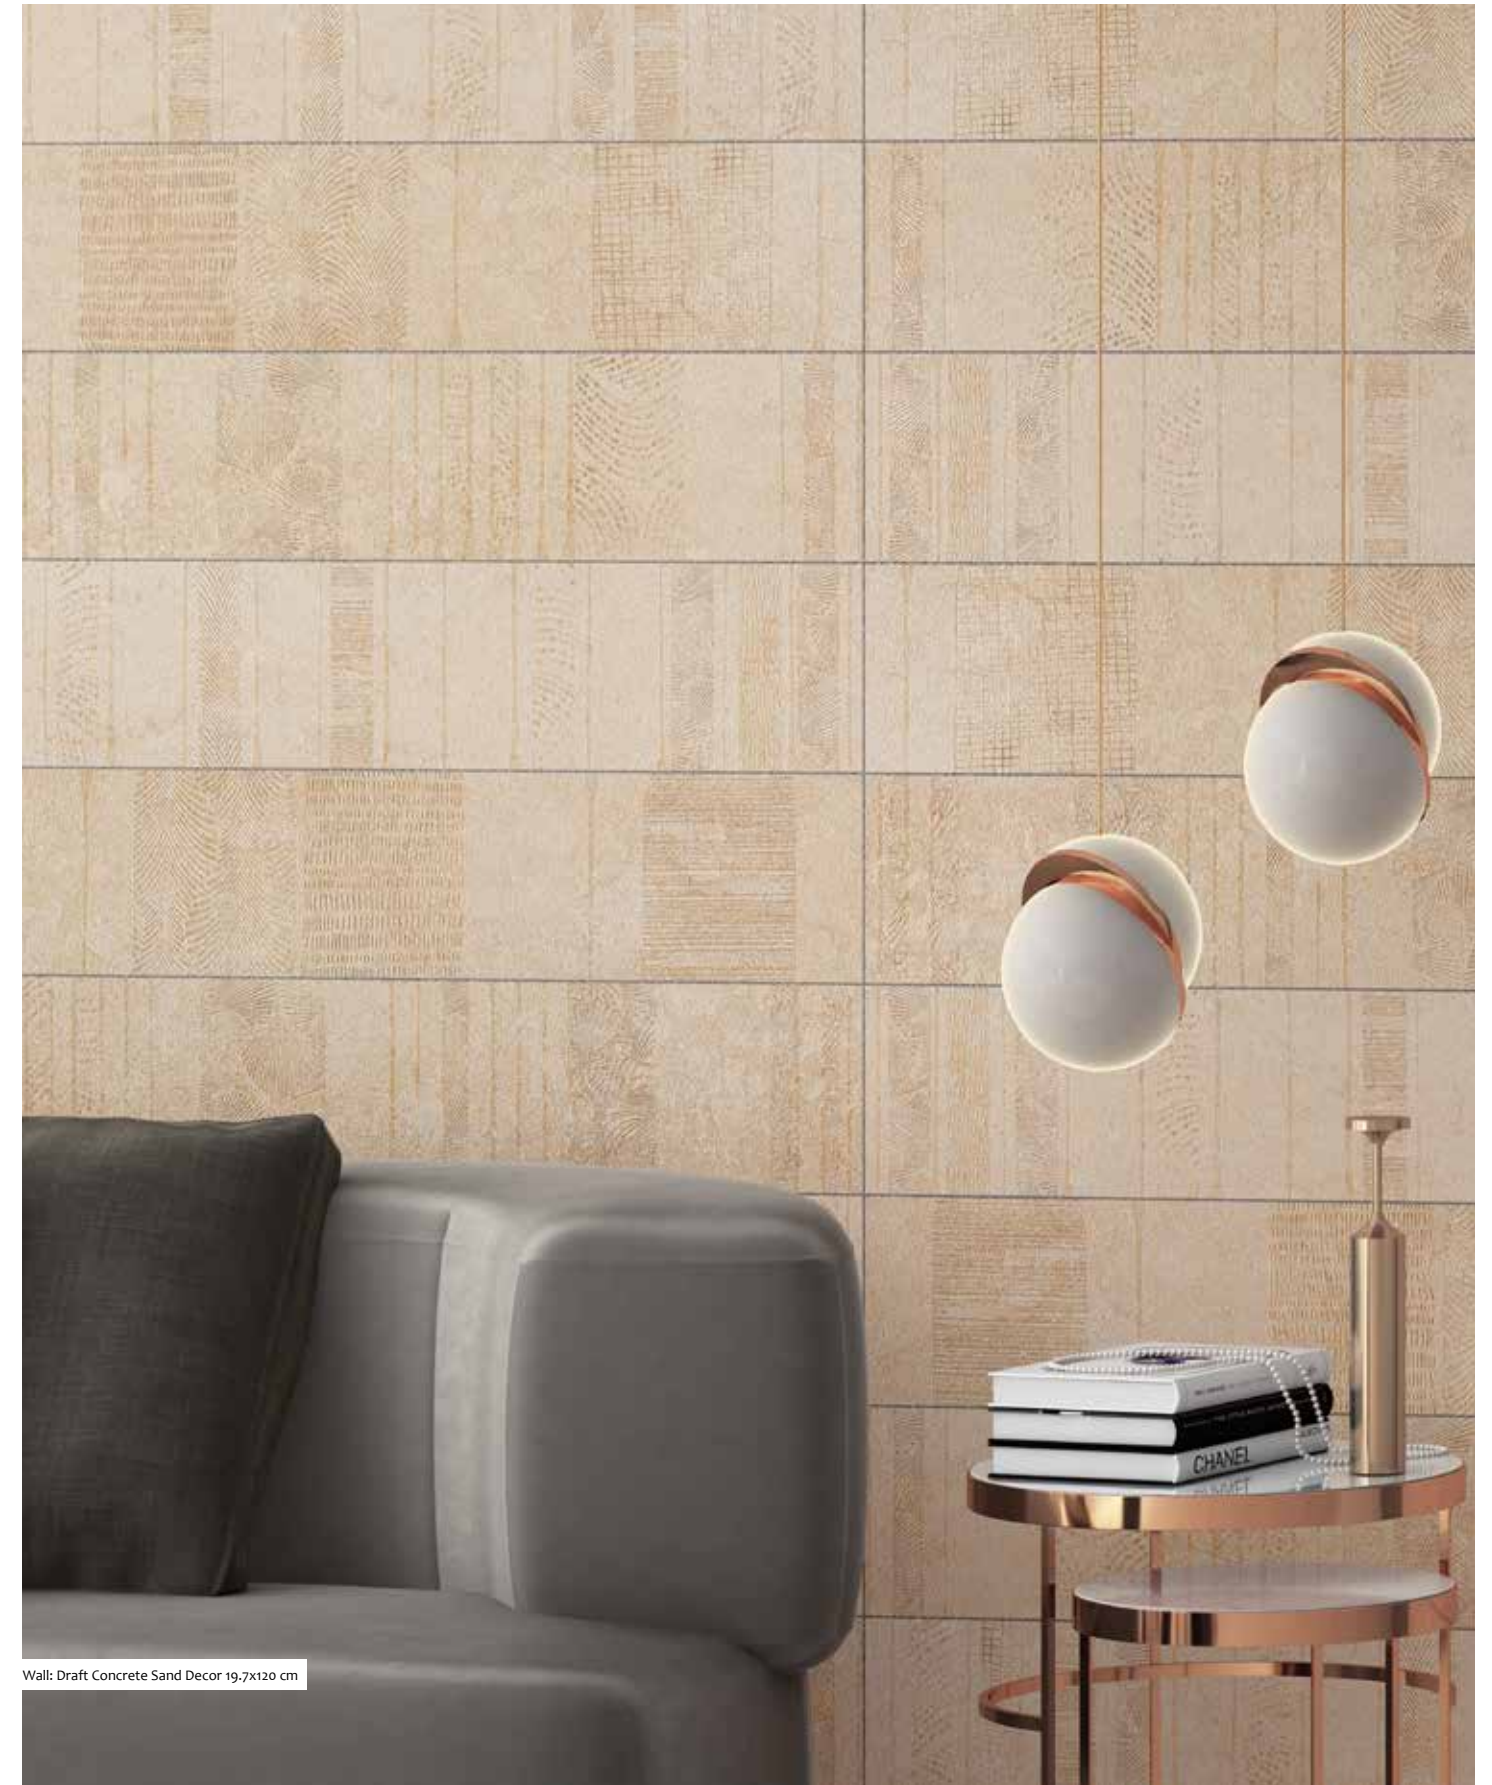

Sizes

19.7x120 cm
7.75"x47.24"

Name	Code	Size(CM)
draft concrete sand	A22RDFCT#SND.MoXoR	19.7x120
draft concrete sand decor	A22RDFCT#SND.MDXoR	19.7x120

Wall: Draft Concrete Sand Decor 19.7x120 cm

Sizes (cm)	Thickness (mm)	Pieces X	M ² X	Kg X	X Sq. Pallet	M ² X Sq. Pallet	kg X Sq. Pallet
19.7x120	10	6	1.42	26.00	72	102.24	1892.00