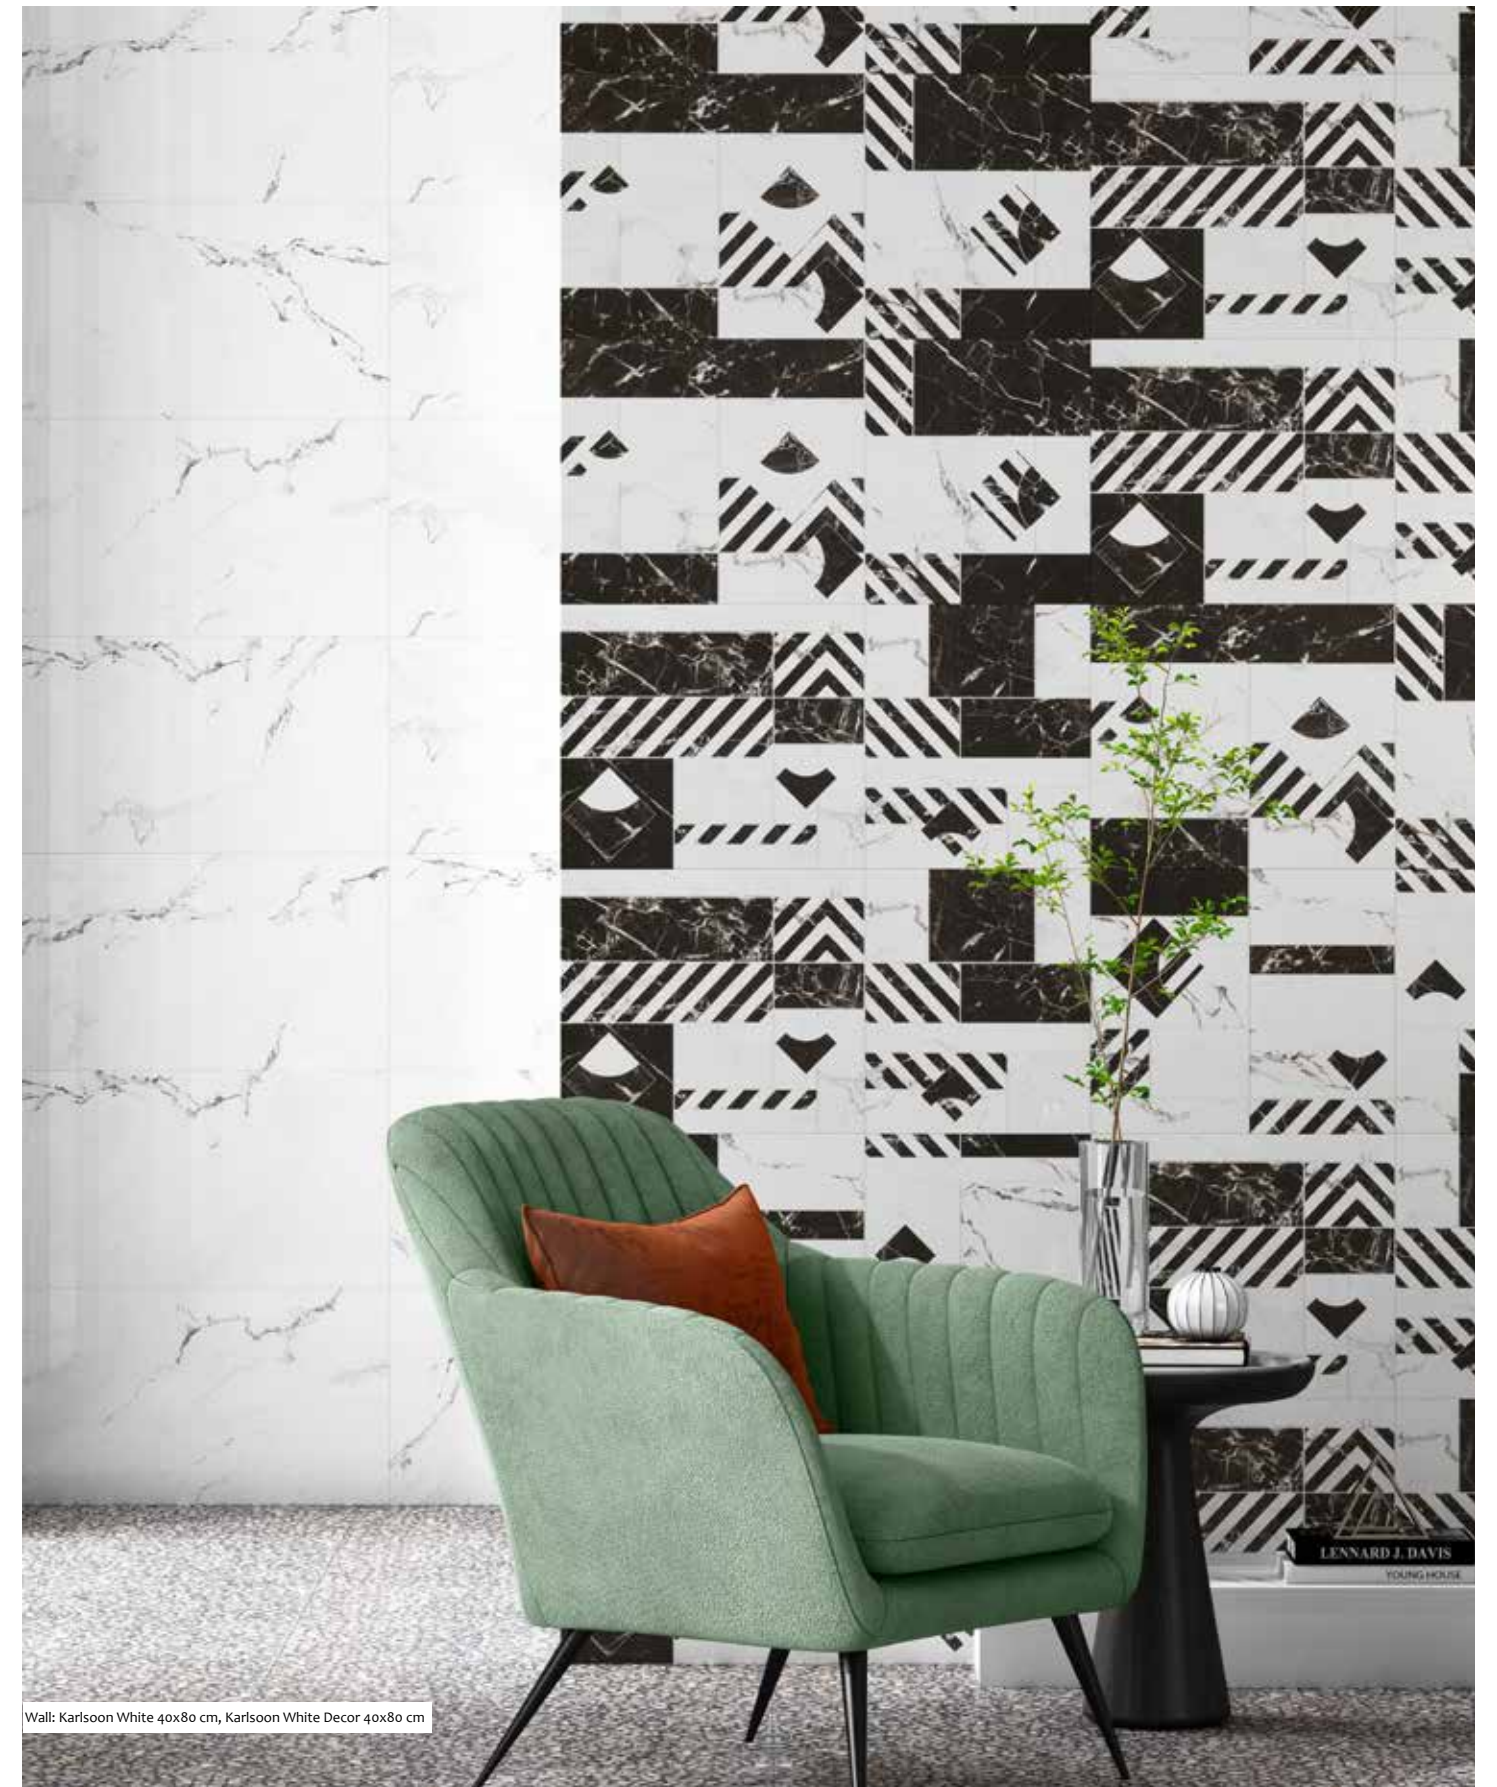

Wall: Karlsoon White 40x80 cm, Karlsoon White Decor 40x80 cm

Sizes (cm)	Thickness (mm)	Pieces X	M² X	Kg X	X Sq. Pallet	M² X Sq. Pallet	kg X Sq. Pallet
40x80	10.50	4	1.28	25.00	44	56.32	1100.00