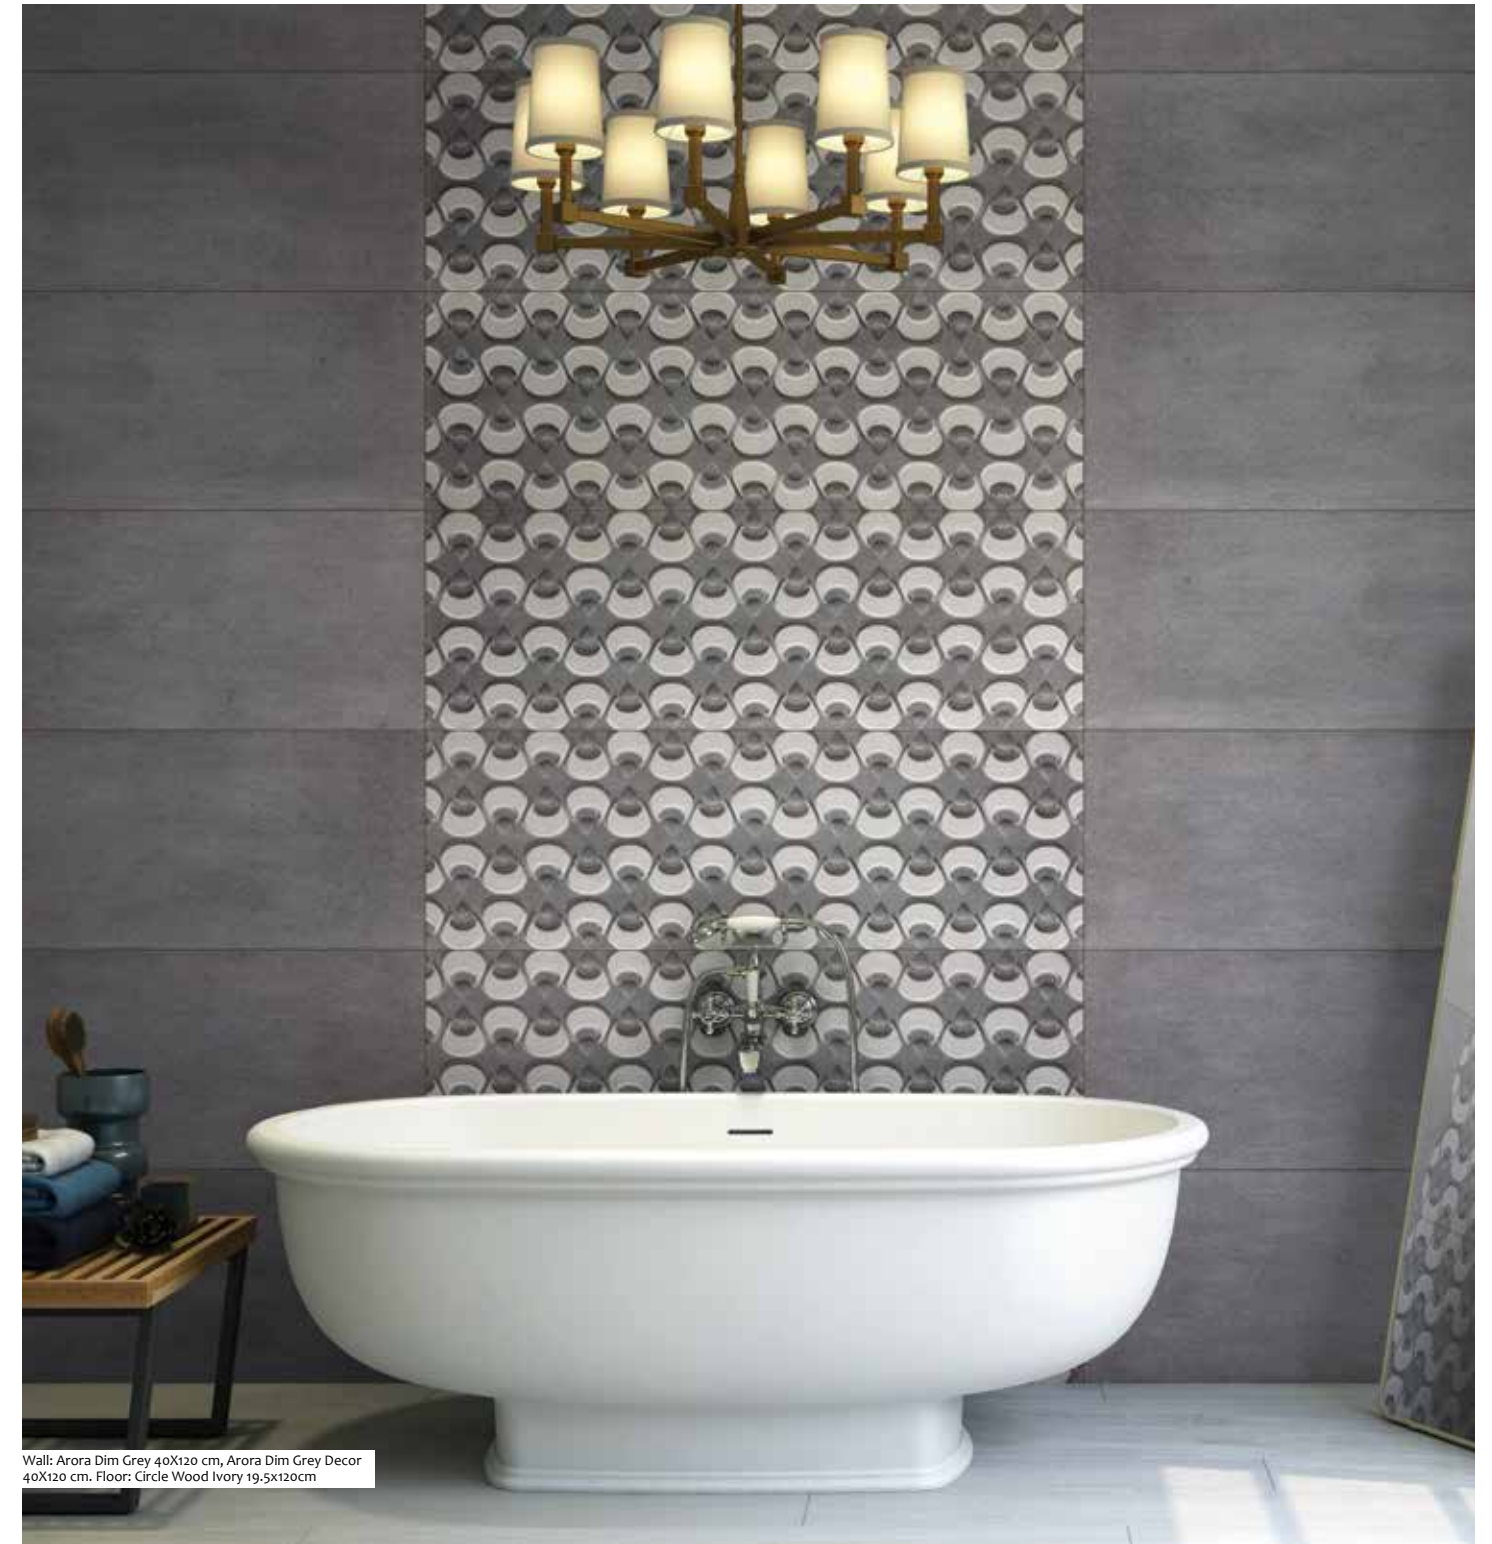

HS

arora sandy brown

Sizes

40x120
15.74"x47.24"

decor
40x120
15.74"x47.24"

Wall: Arora Dim Grey 40x120 cm, Arora Dim Grey Decor 40x120 cm. Floor: Circle Wood Ivory 19.5x120cm

Name	Code	Size(CM)	Name	Code	Size(CM)
arora dark grey	ARB45ARRADKGZMLNLR	40x120	arora dim grey decor	ARD45ARRADIGZMHP4R	40x120
arora dim grey	ARB45ARRADIGZMLNLR	40x120	arora sandy brown decor	ARD45ARRASABZMHP4R	40x120
arora floral white	ARB45ARRAFLWZMLNLR	40x120			
arora sandy brown	ARB45ARRASABZMLNLR	40x120			