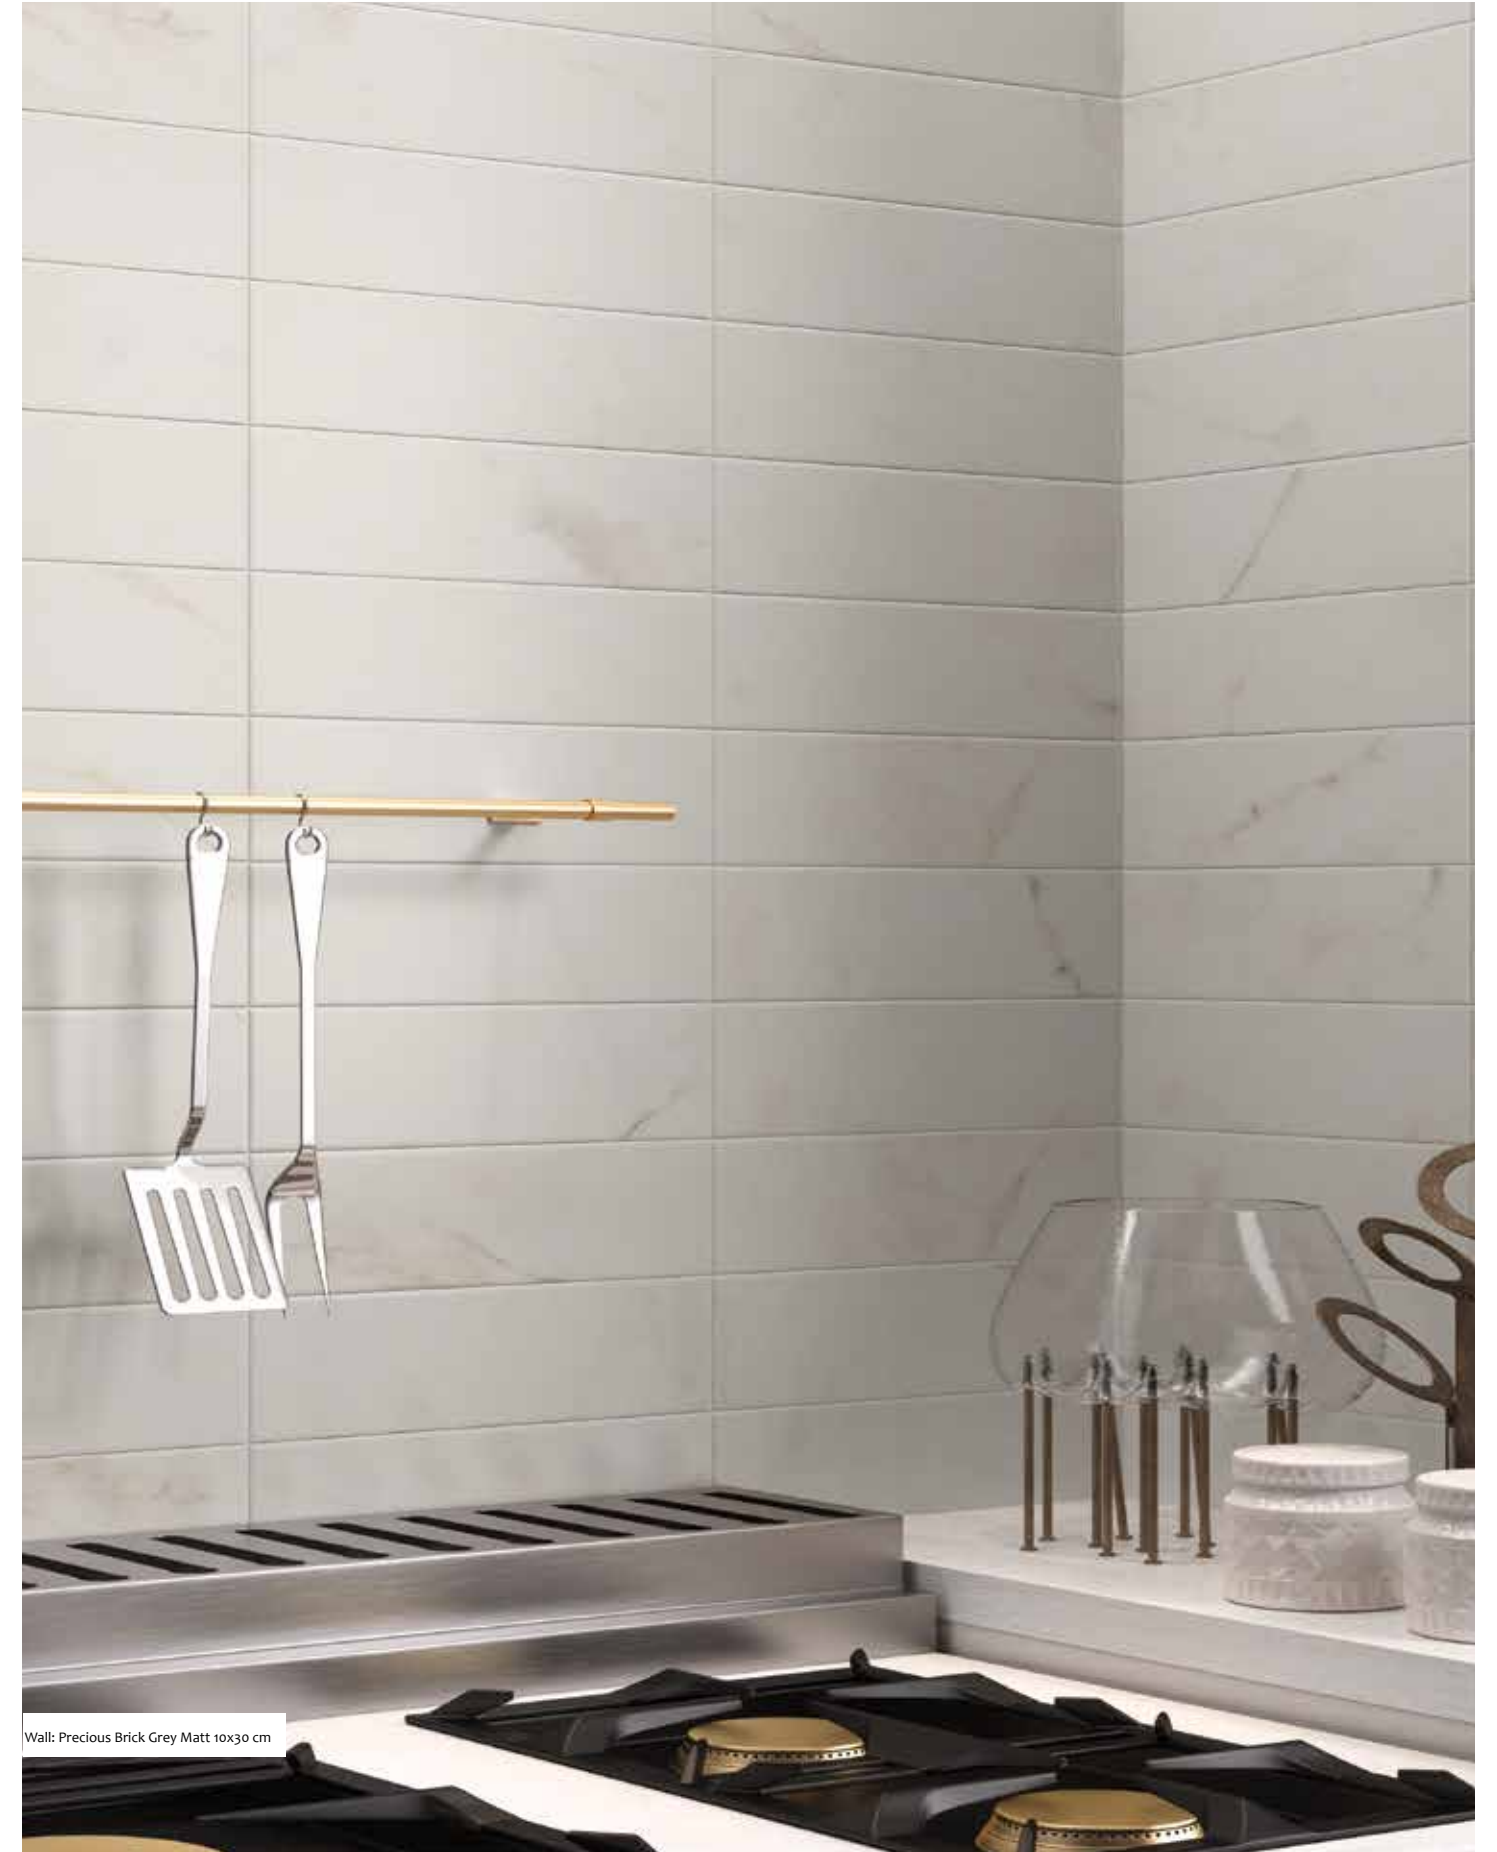

Wall: Precious Brick Grey Matt 10x30 cm