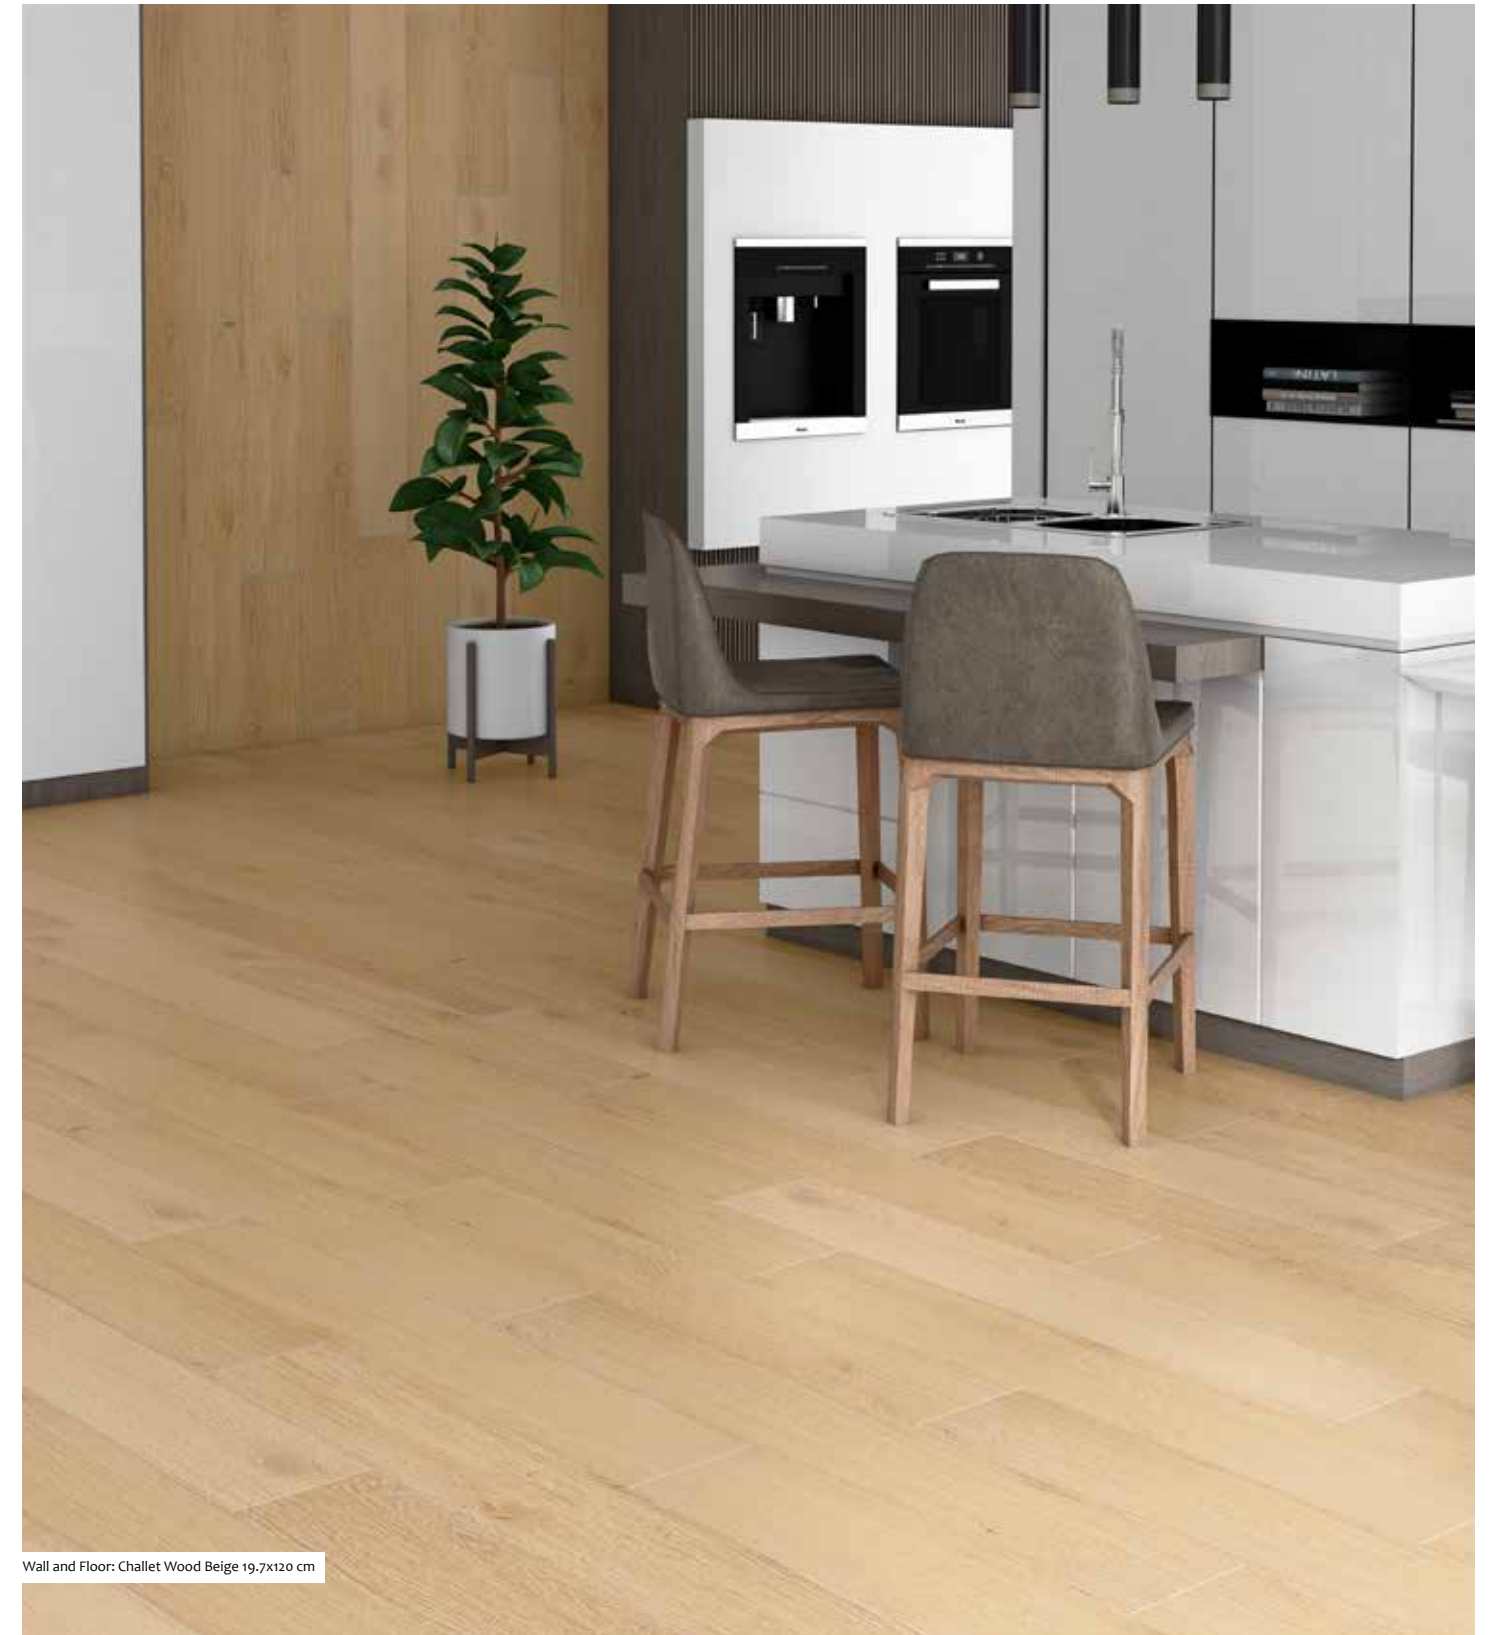

challet wood light beige

challet wood beige

challet wood sandy brown

Sizes

19.7x120 cm
7.75"x47.24"

Challet Wood

Wall and Floor: Challet Wood Beige 19.7x120 cm

Name	Code	Size(CM)
challet wood ivory	A22RCHWD#IVO.MoXoR	19.7x120
challet wood light beige	A22RCHWD#LBE.MoXoR	19.7x120
challet wood beige	A22RCHWD#BEE.MoXoR	19.7x120
challet wood sandy brown	A22RCHWD#SAB.MoXoR	19.7x120
challet wood light grey	A22RCHWD#LIG.MoXoR	19.7x120
challet wood grey	A22RCHWD#GRY.MoXoR	19.7x120