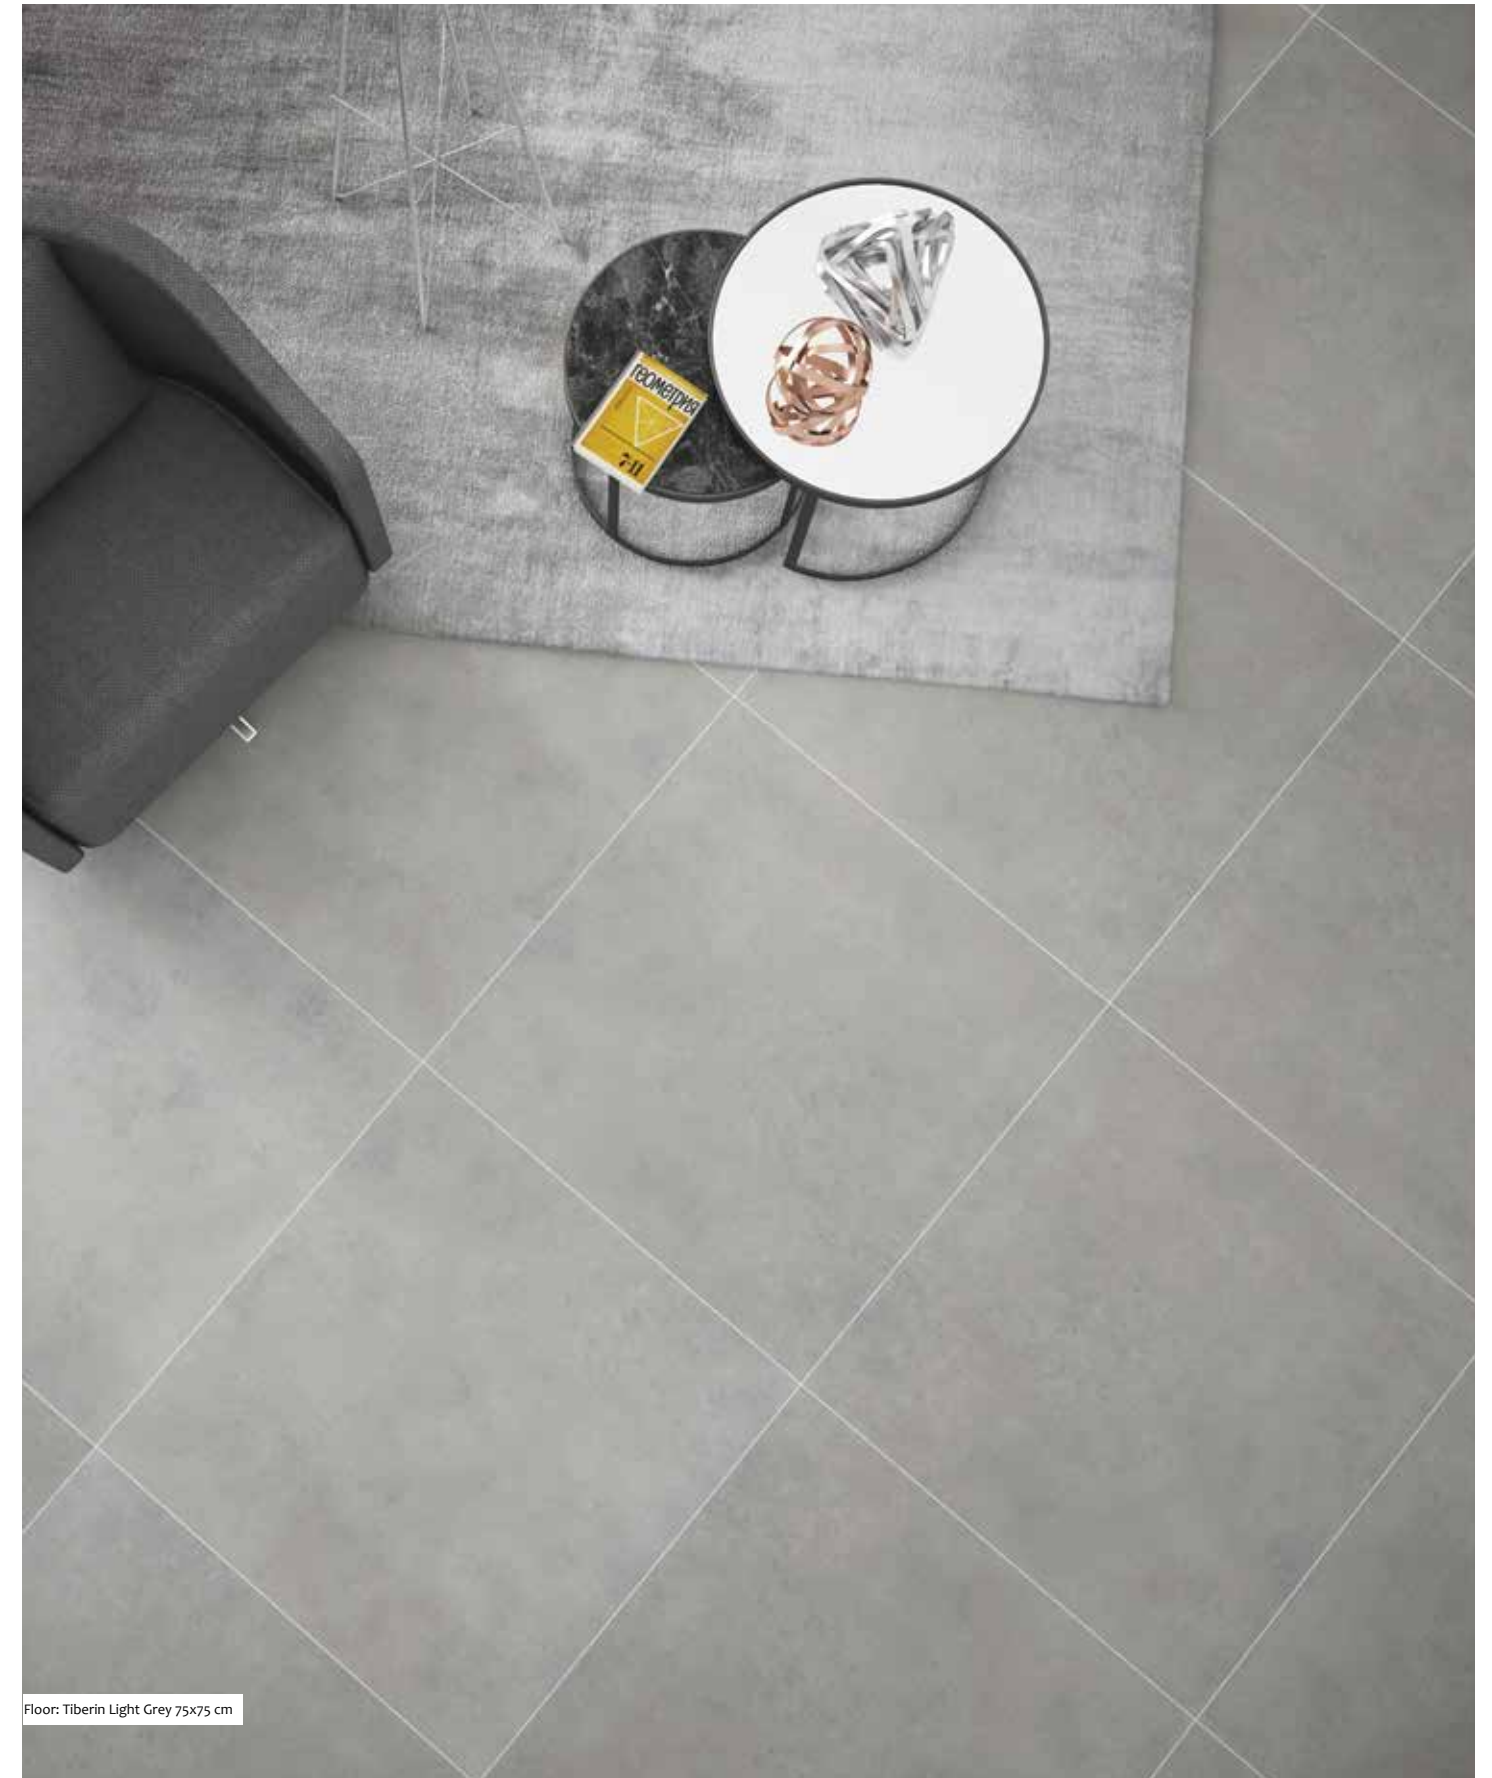

Name	Code	Size(CM)	Name	Code	Size(CM)
leinster ivory	ARB75ZLEEIVZMSNLR	75X75	tiberin dark grey	ARB75ZTBELIGZMSNLR	75X75
leinster light grey	ARB75ZLEELIGZMSNLR	75X75	tiberin light grey	ARB75ZTBEDKGZMSNLR	75X75
rola white	ARB75ZRLAWHEZGSNLR	75X75			75X75