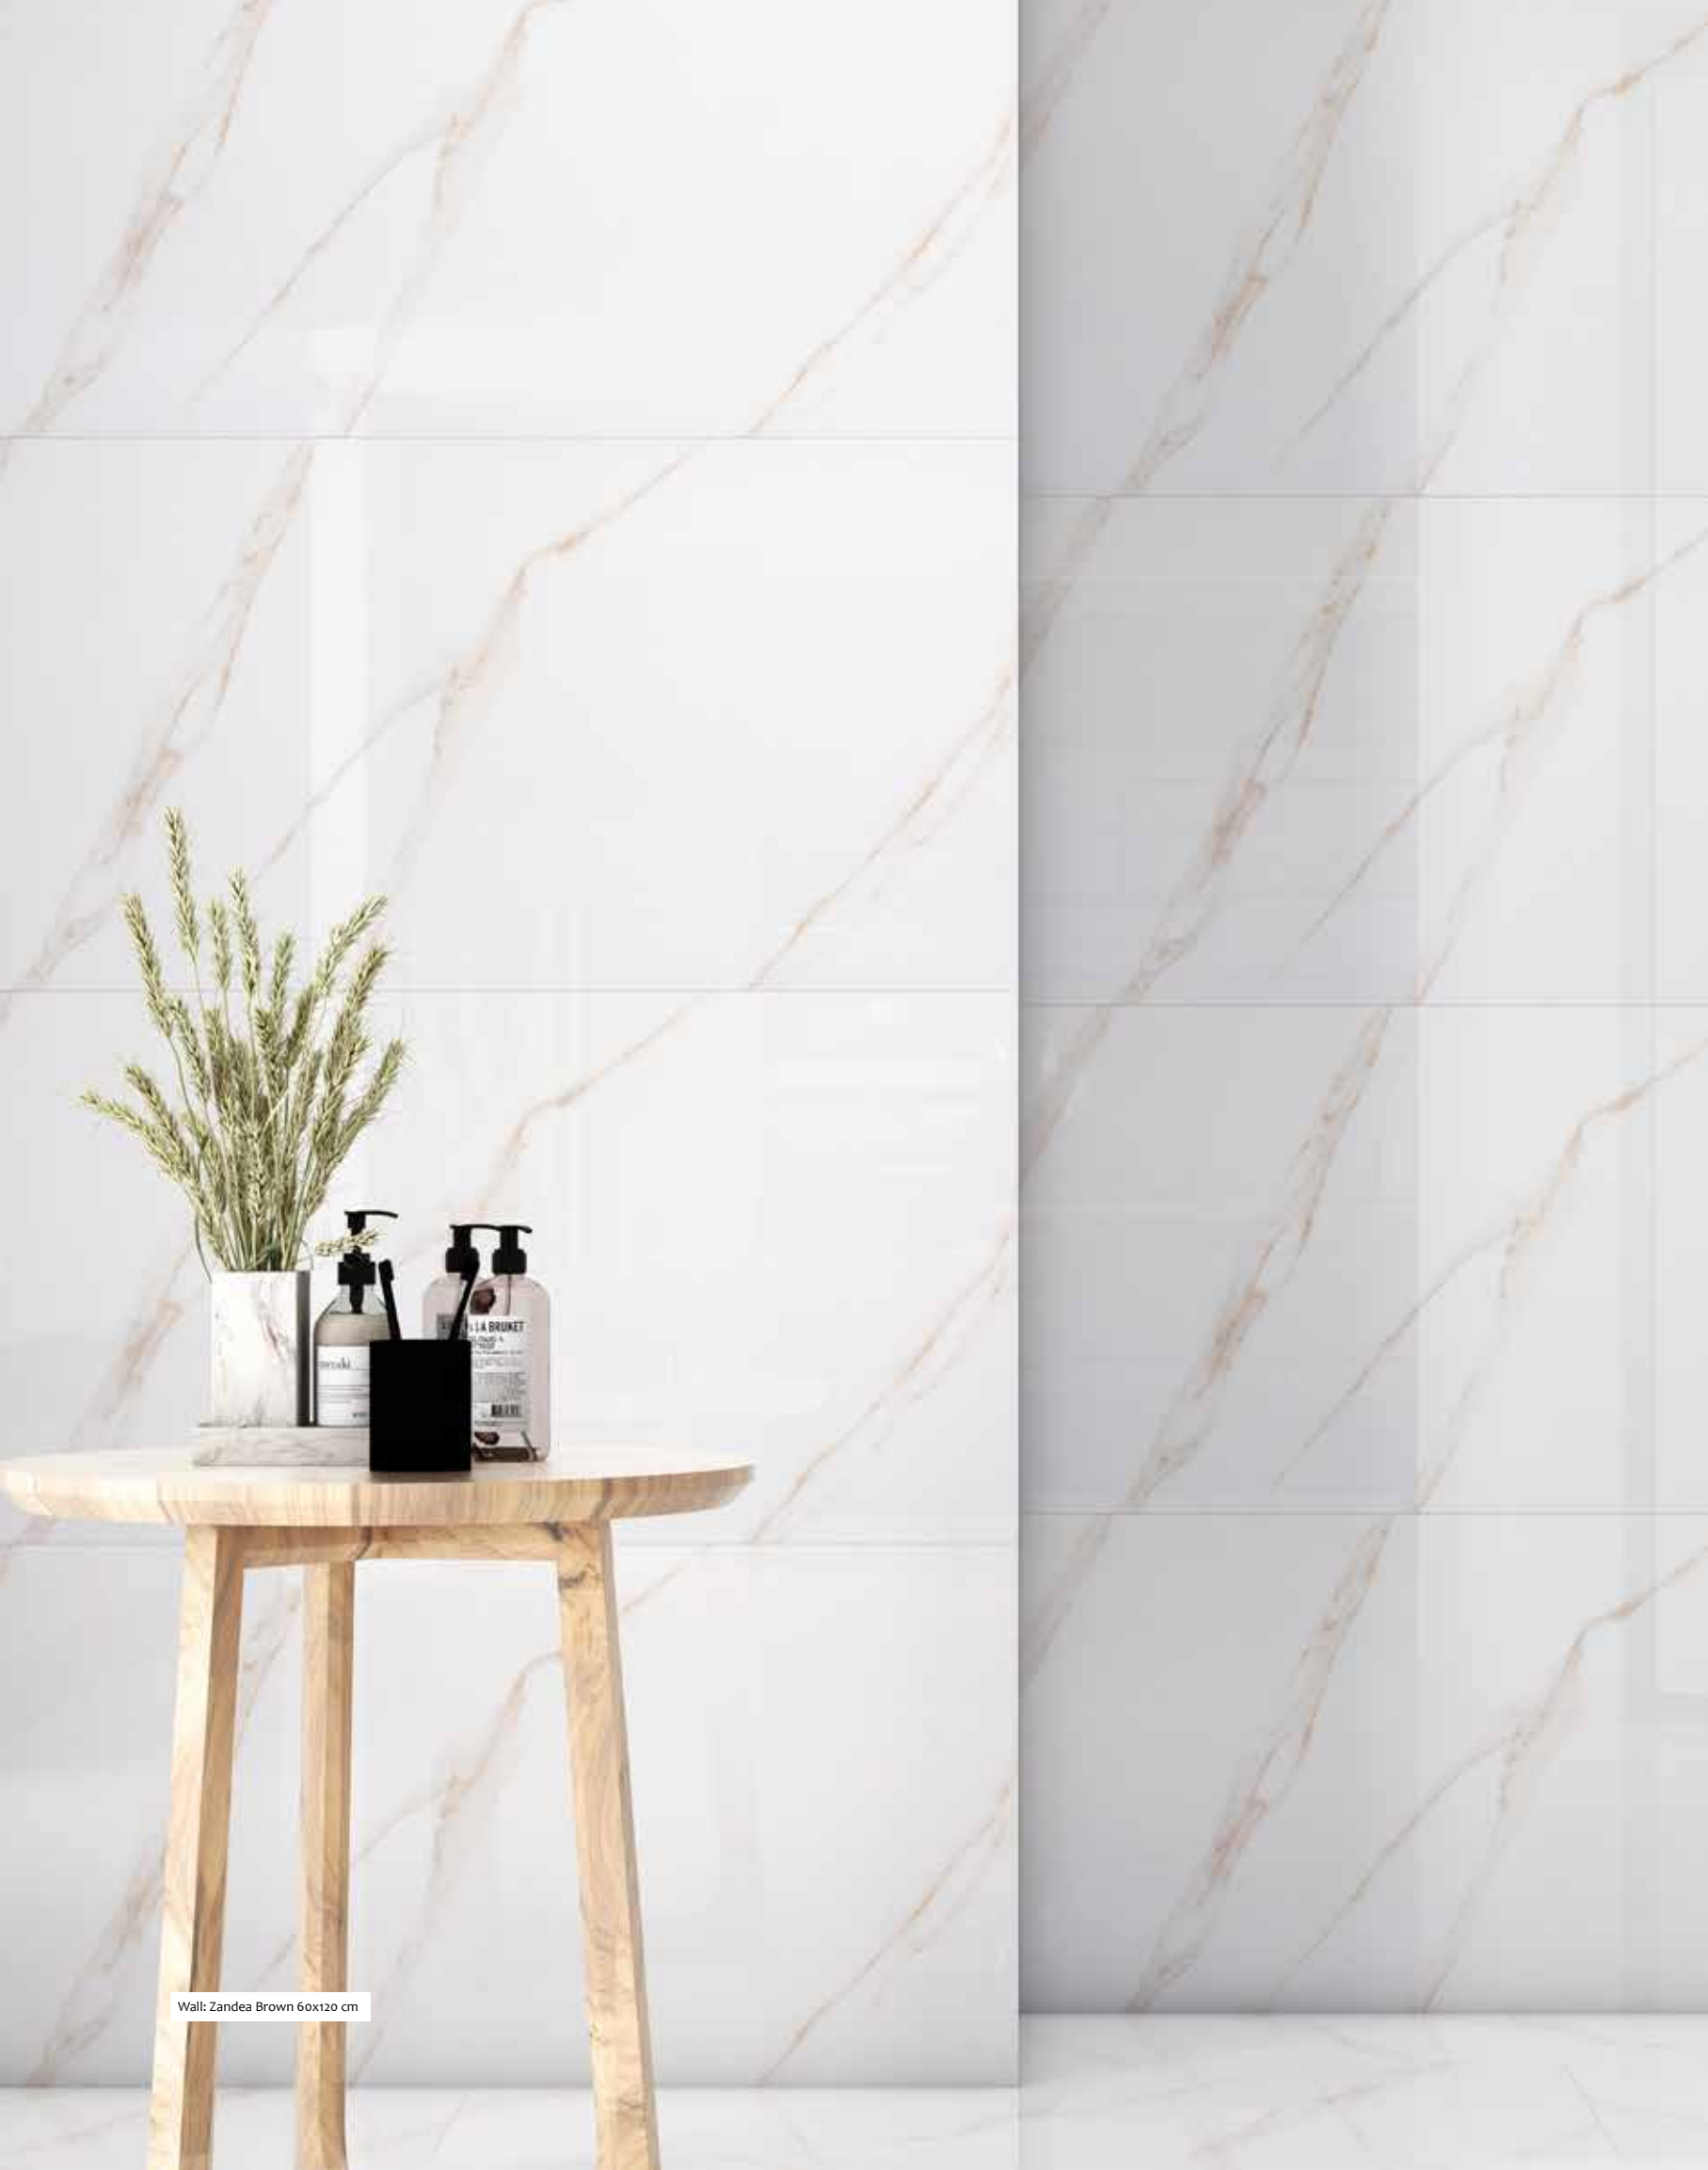

Wall: Zandea Brown 60x120 cm

60X120
40X120