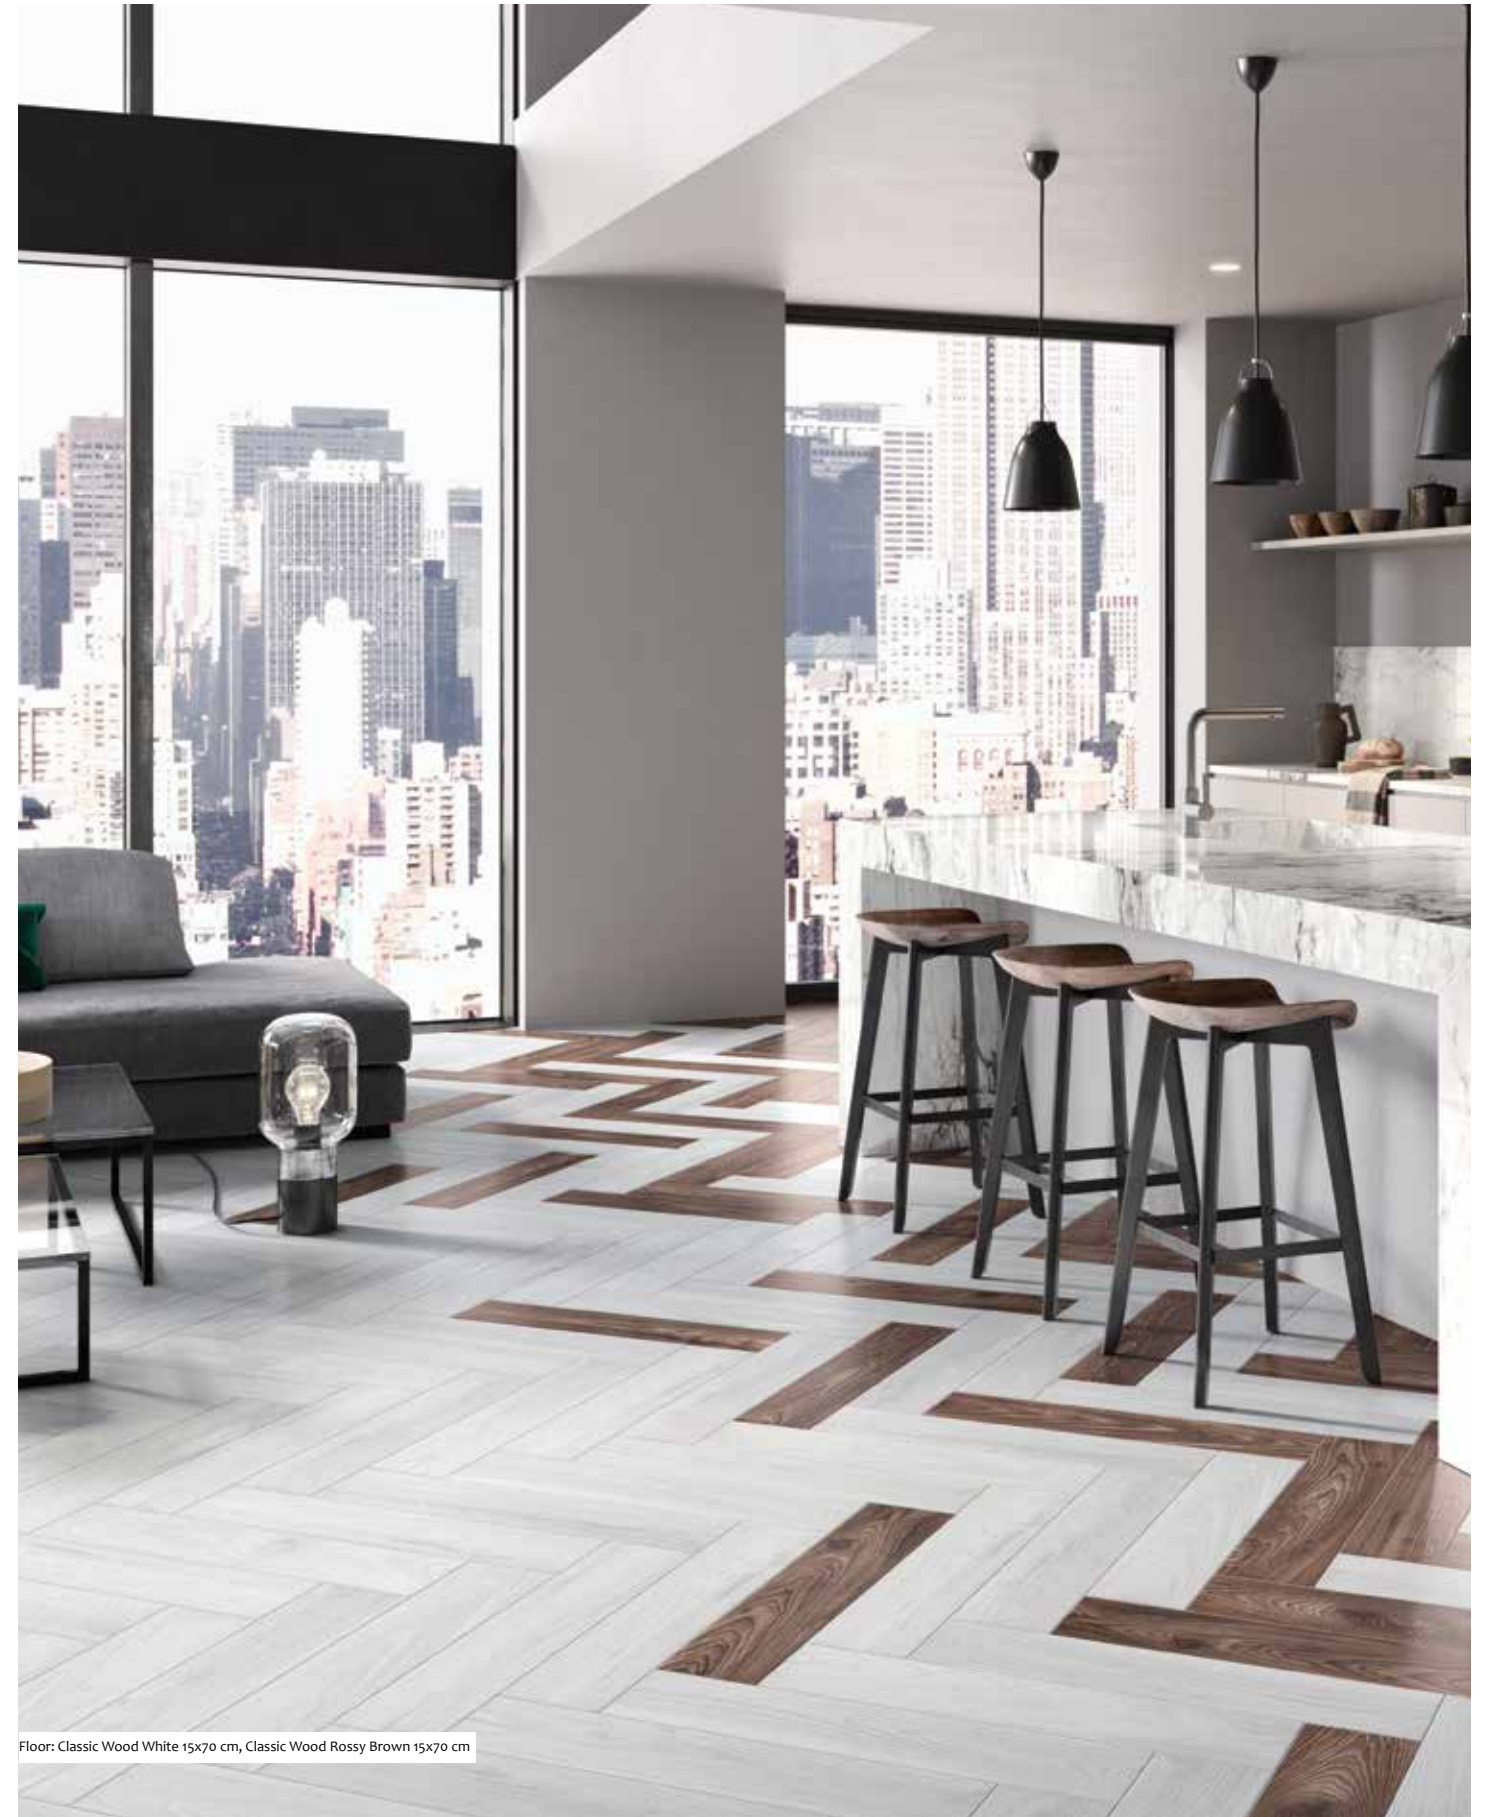

classic wood dark grey

classic wood rosy brown

classic wood anthracite

classic wood dark brown

Sizes

15x70
5.90"x27.55"

decor
15x70
5.90"x27.55"

Name	Code	Size(CM)	Name	Code	Size(CM)
classic wood white	ARB74CCWDWHEZMSNLU	15x70	classic wood ivory	ARB74CCWDIVOZMSNLU	15x70
classic wood light grey	ARB74CCWDLIGZMSNLU	15x70	classic wood light beige	ARB74CCWDLBEZMSNLU	15x70
classic wood dark grey	ARB74CCWDDKGZMSNLU	15x70	classic wood rosy brown	ARB74CCWDRBNZMSNLU	15x70
classic wood anthracite	ARB74CCWDANTZMSNLU	15x70	classic wood dark brown	ARB74CCWDBRZMSNLU	15x70