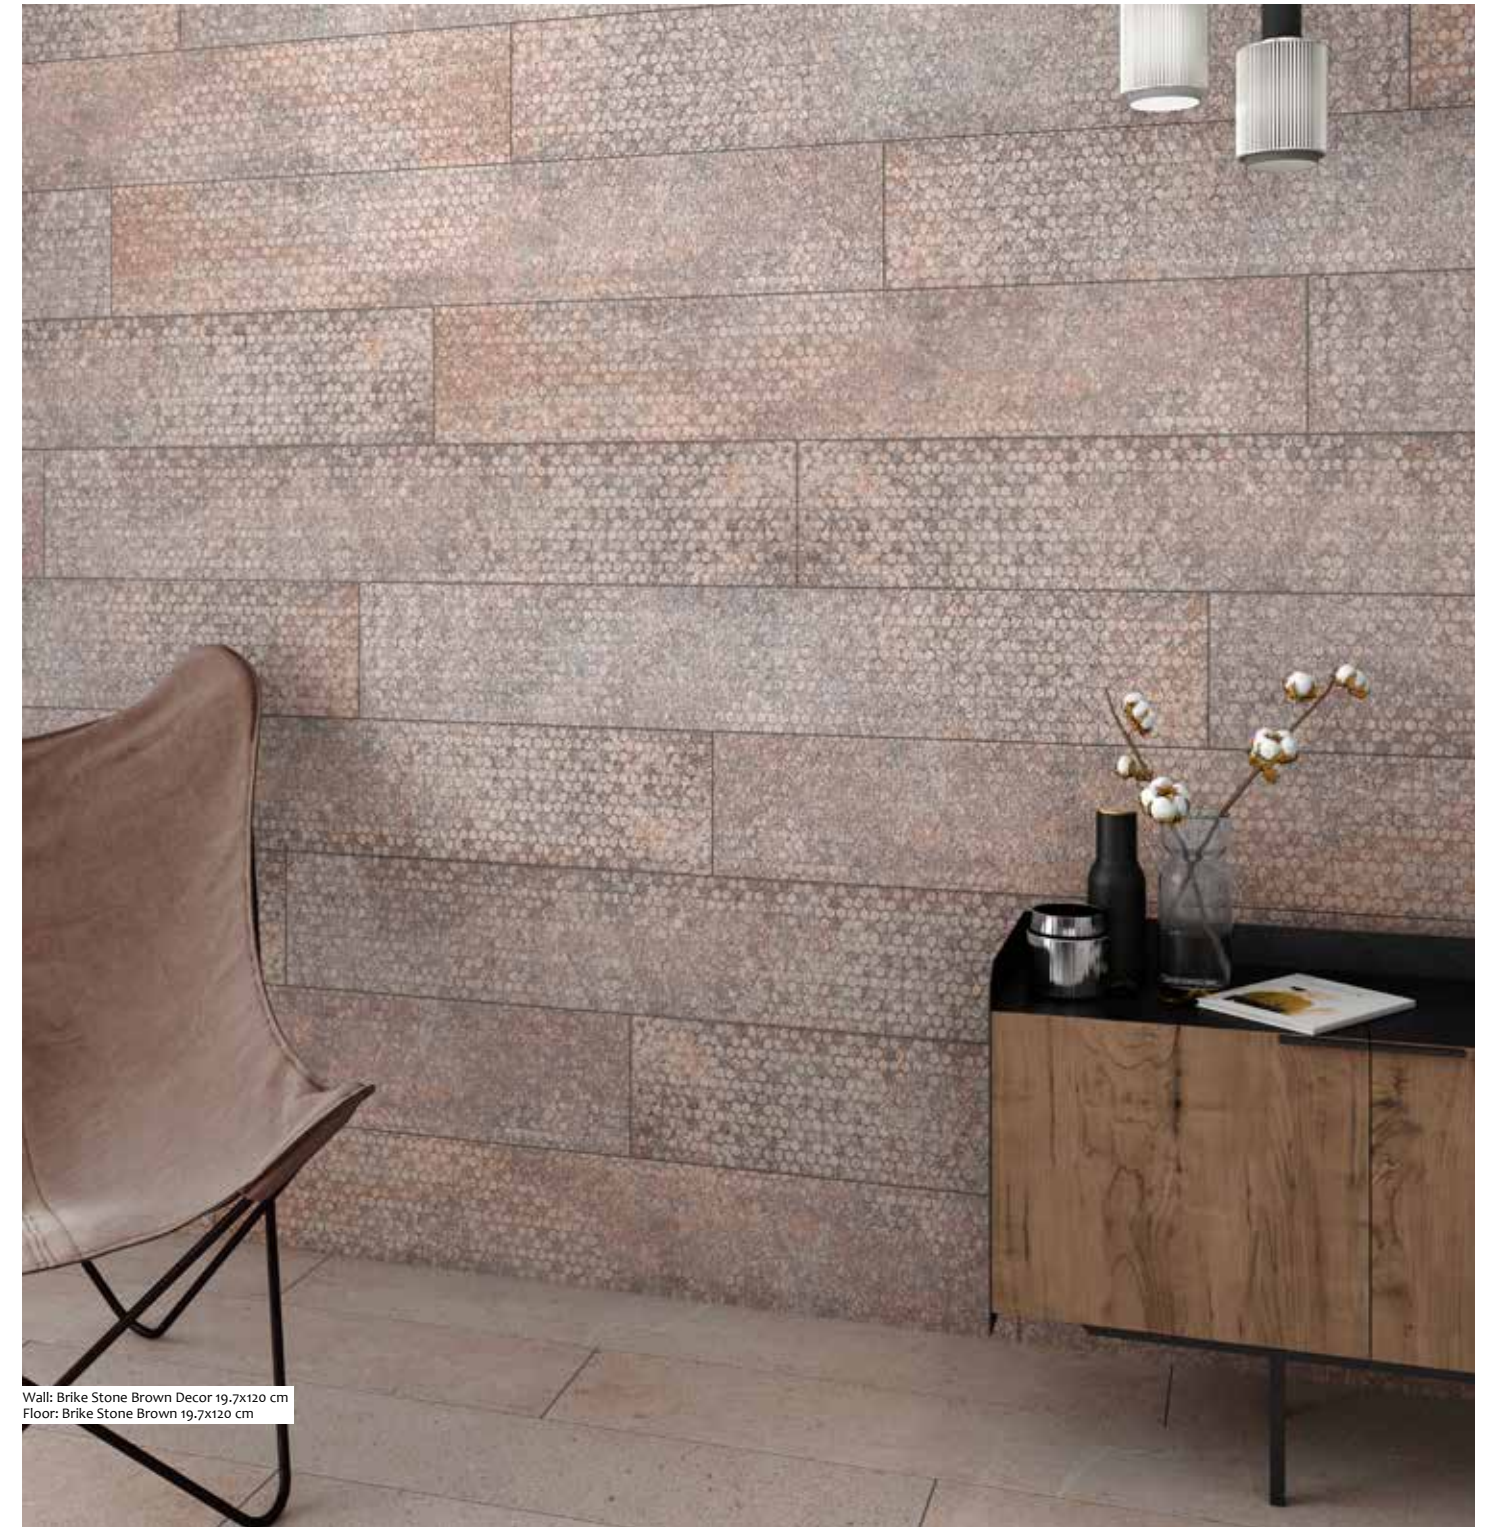

brike stone ivory

brike stone brown

brike stone brown decor

Sizes

19.7x120 cm
7.75"x47.24"

Wall: Brike Stone Brown Decor 19,7x120 cm
Floor: Brike Stone Brown 19,7x120 cm

Name	Code	Size(CM)	Name	Code	Size(CM)
brike stone white	A22RBRIS#WHE.MoXoR	19.7x120	brike stone ivory	A22RBRIS#IVO.MoXoR	19.7x120
brike stone grey	A22RBRIS#GRY.MoXoR	19.7x120	brike stone brown	A22RBRIS#BRN.MoXoR	19.7x120
brike stone grey decor	A22RBRIS#GRY.MDXoR	19.7x120	brike stone brown decor	A22RBRIS#BRN.MDXoR	19.7x120