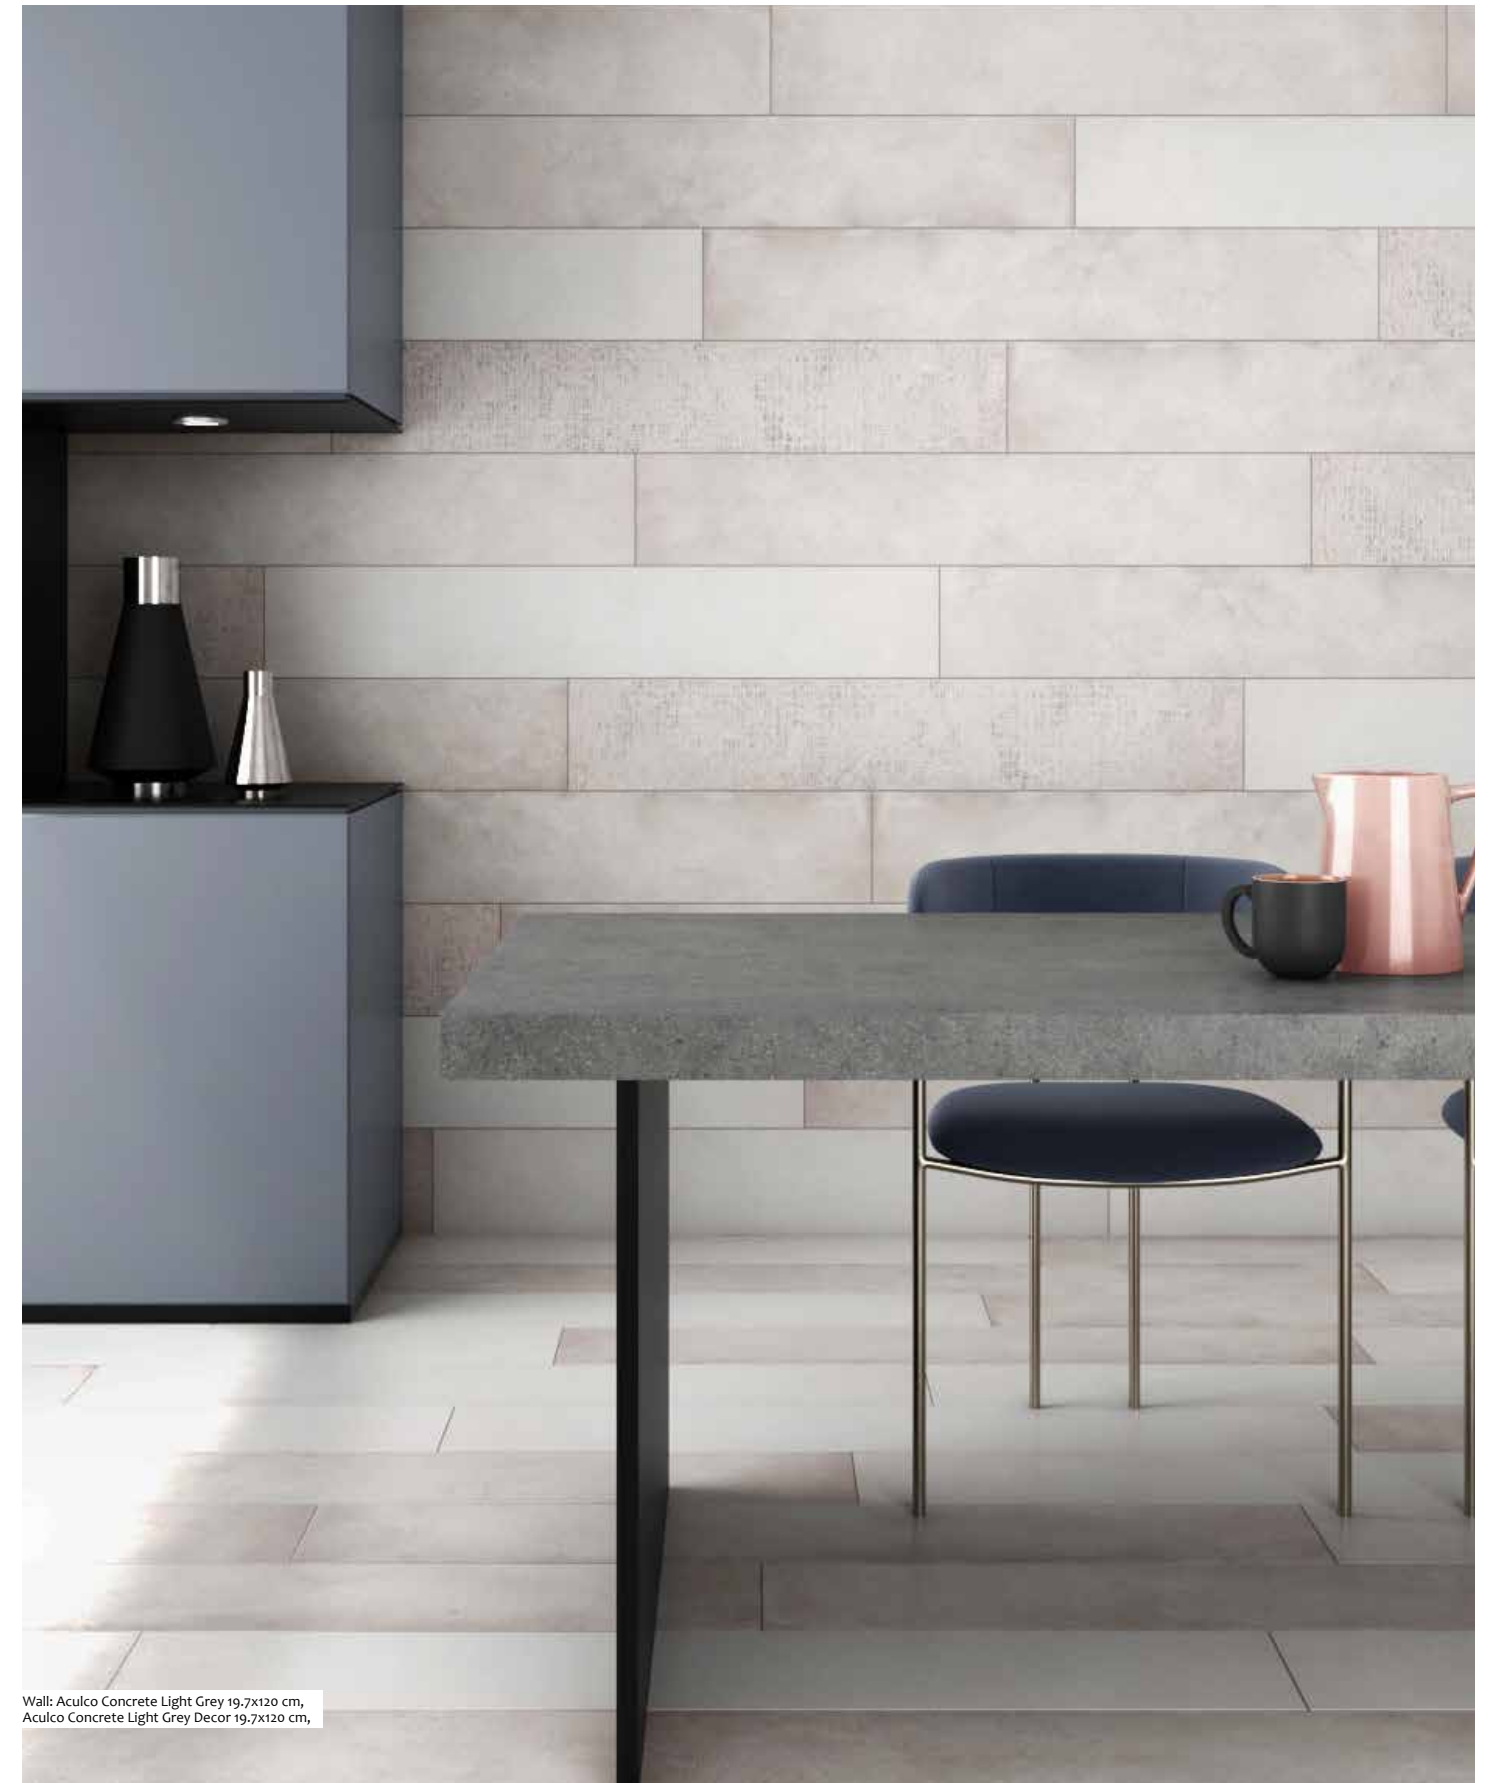

Sizes (cm)	Thickness (mm)	Pieces X	M² X	Kg X	X Sq. Pallet	M² X Sq. Pallet	kg X Sq. Pallet
19.7x120	10	6	1.42	26.00	72	102.24	1892.00