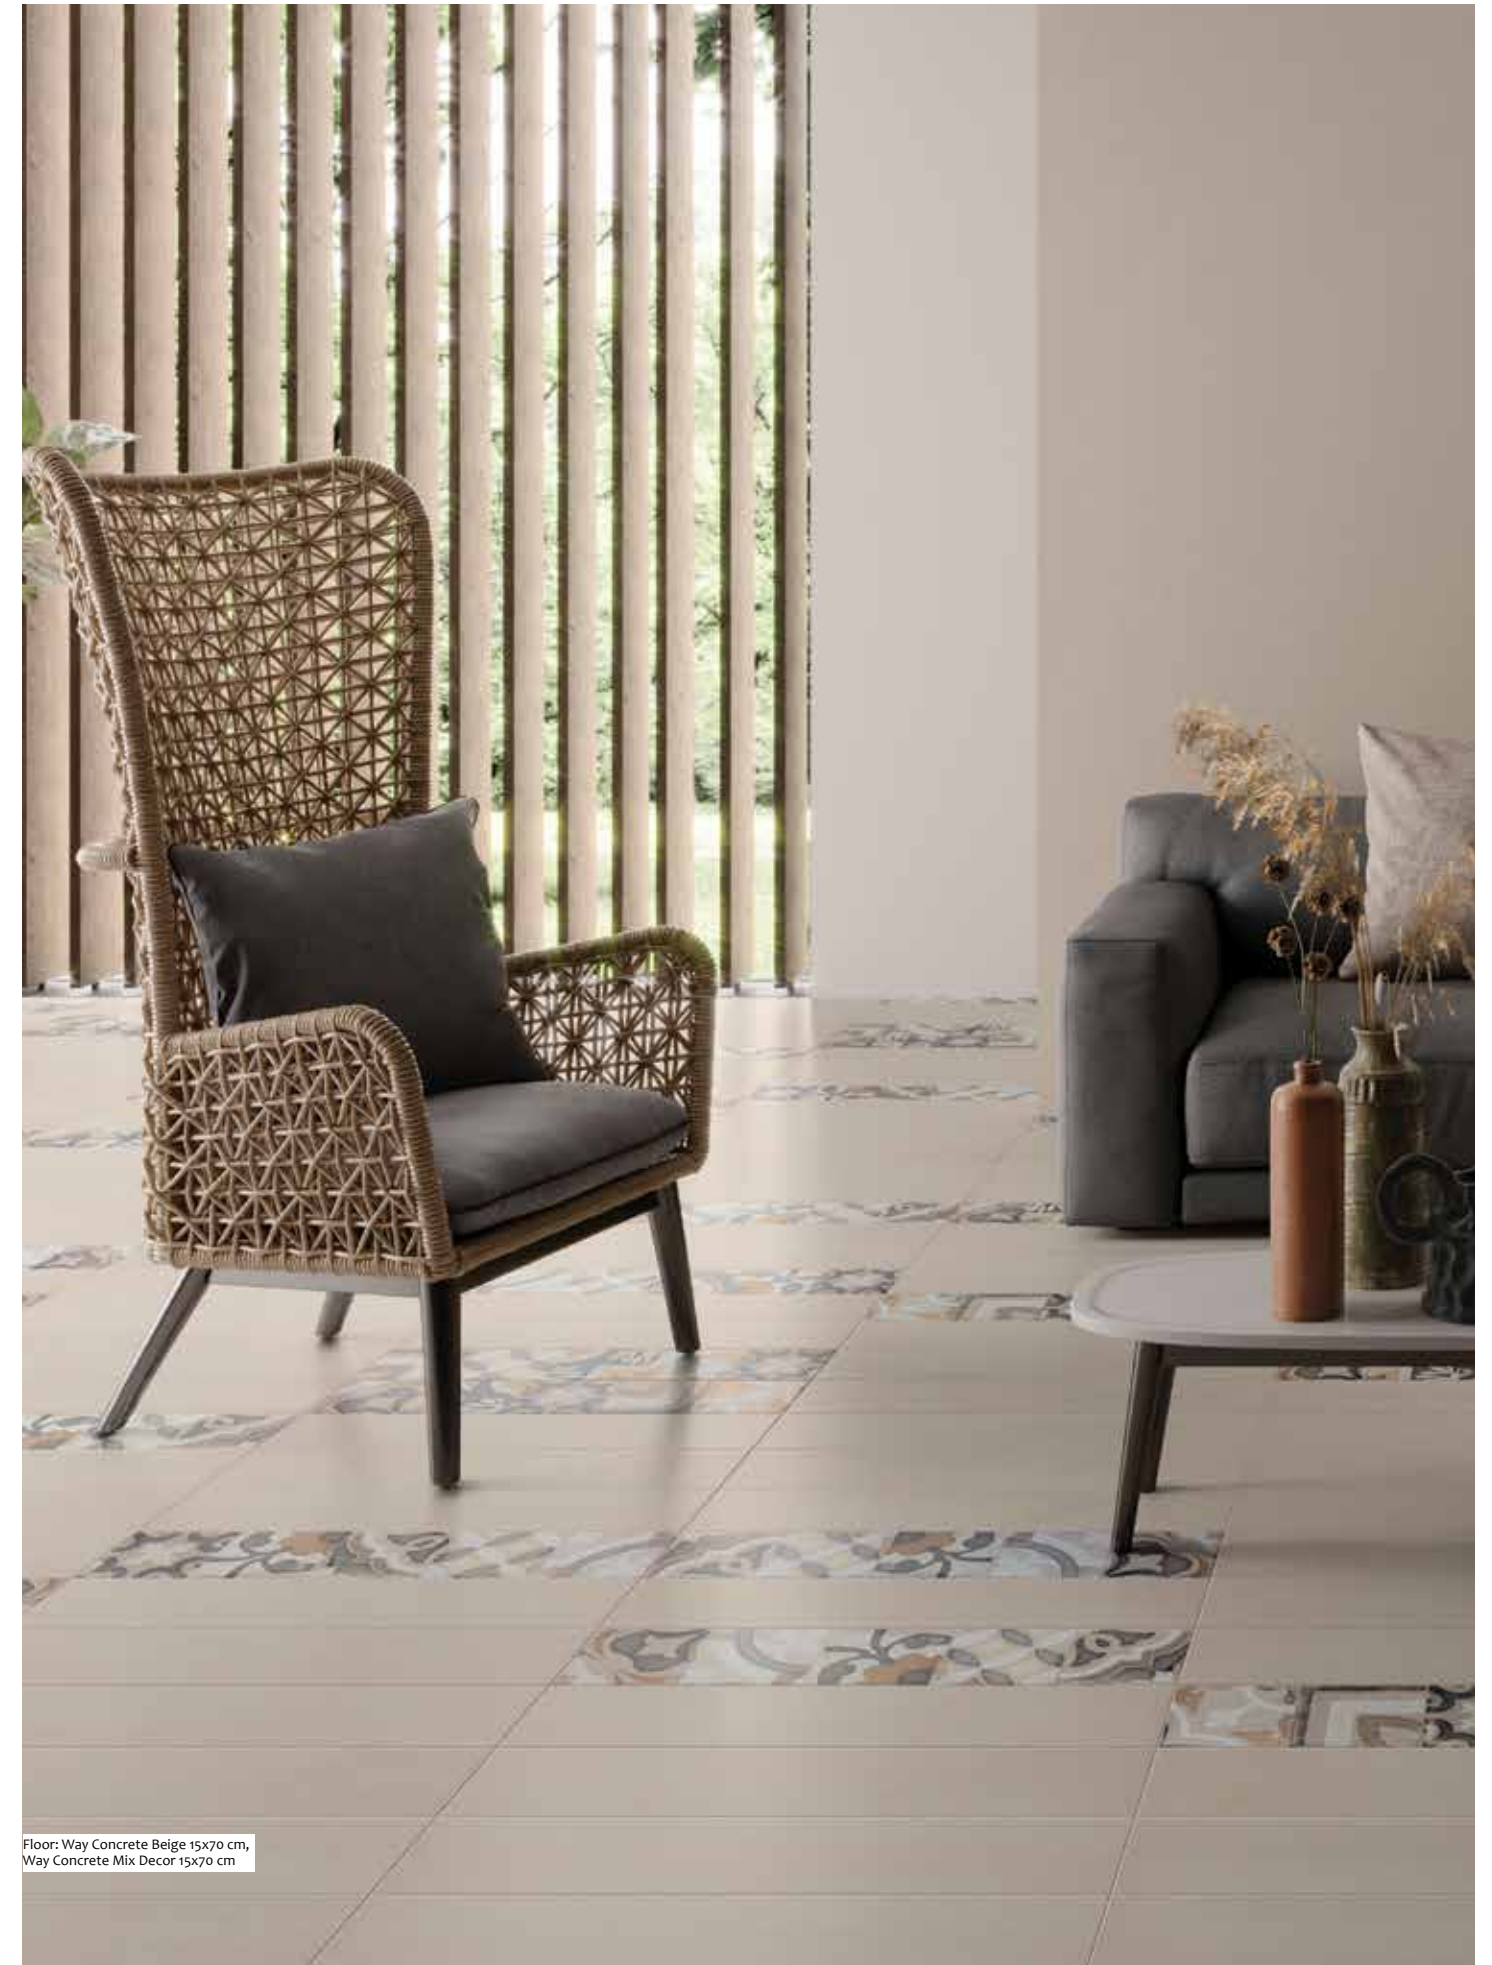

Way Concrete

Sizes

15x70

decor
15x70

Name	Code	Size(CM)	Name	Code	Size(CM)
way concrete light grey	ARB74WCCELIGZMSNLU	15x70	way concrete brown	ARB74WCCEBRNZMSNLU	15x70
way concrete anthracite	ARB74WCCEANTZMSNLU	15x70	way concrete mix decor	ARD74WCCEMS2MSSSU	15x70
way concrete beige	ARB74WCCEBEEZMSNLU	15x70			

Sizes (cm)	Thickness (mm)	Pieces X	M² X	Kg X	X Sq. Pallet	M² X Sq. Pallet	kg X Sq. Pallet	X Eu. Pallet	M² X Eu. Pallet	kg X Eu. Pallet
15x70	10	12	1.26	24	72	90.72	1748	60	75.6	1460

Floor: Way Concrete Beige 15x70 cm, Way Concrete Mix Decor 15x70 cm