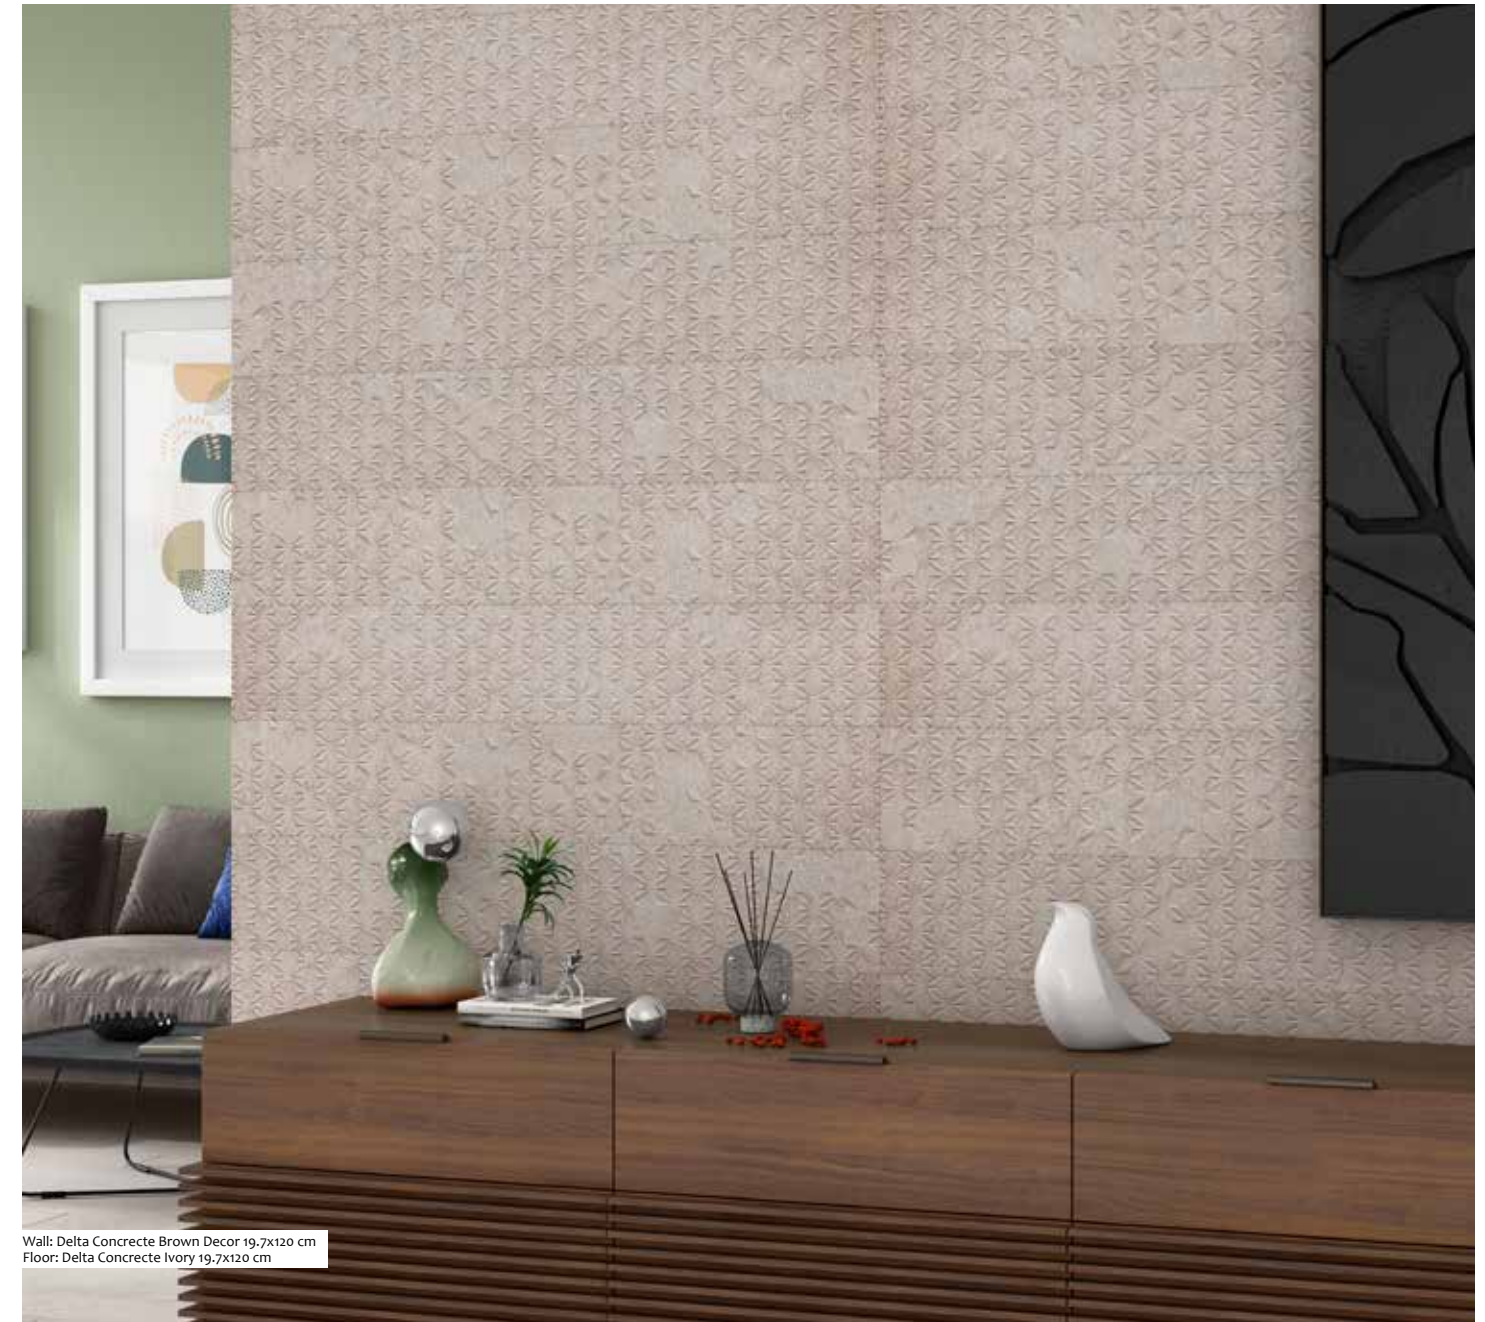

delta concrete grey decor

delta concrete ivory

delta concrete ivory decor

delta concrete brown

delta concrete brown decor

Wall: Delta Concrete Brown Decor 19,7x120 cm
Floor: Delta Concrete Ivory 19,7x120 cm