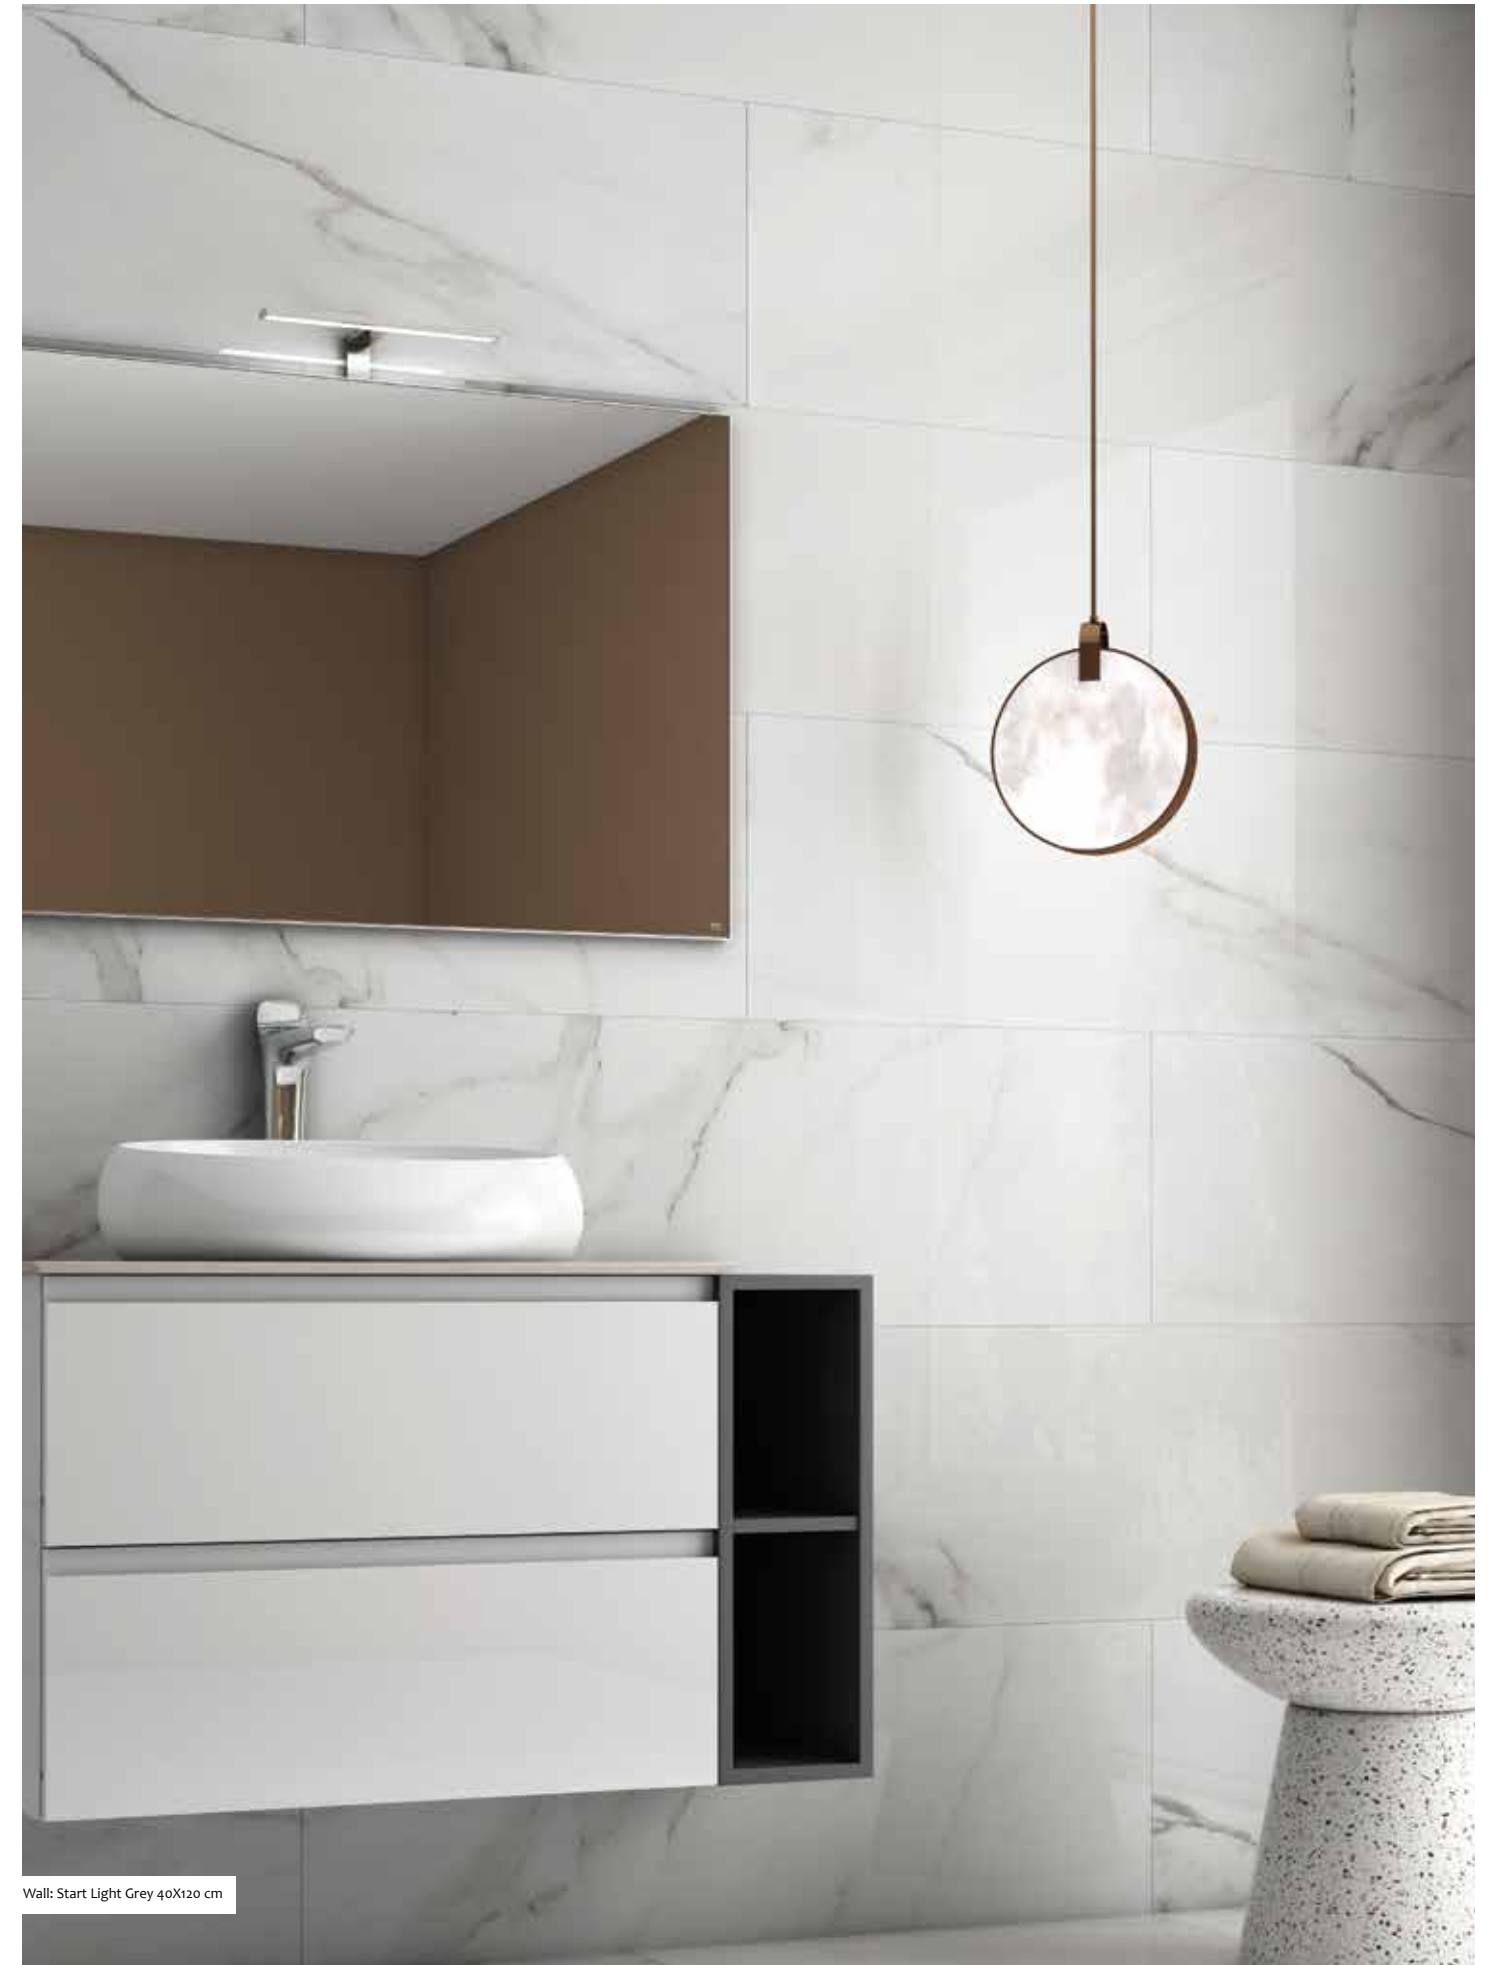

Wall: Start Light Grey 40X120 cm