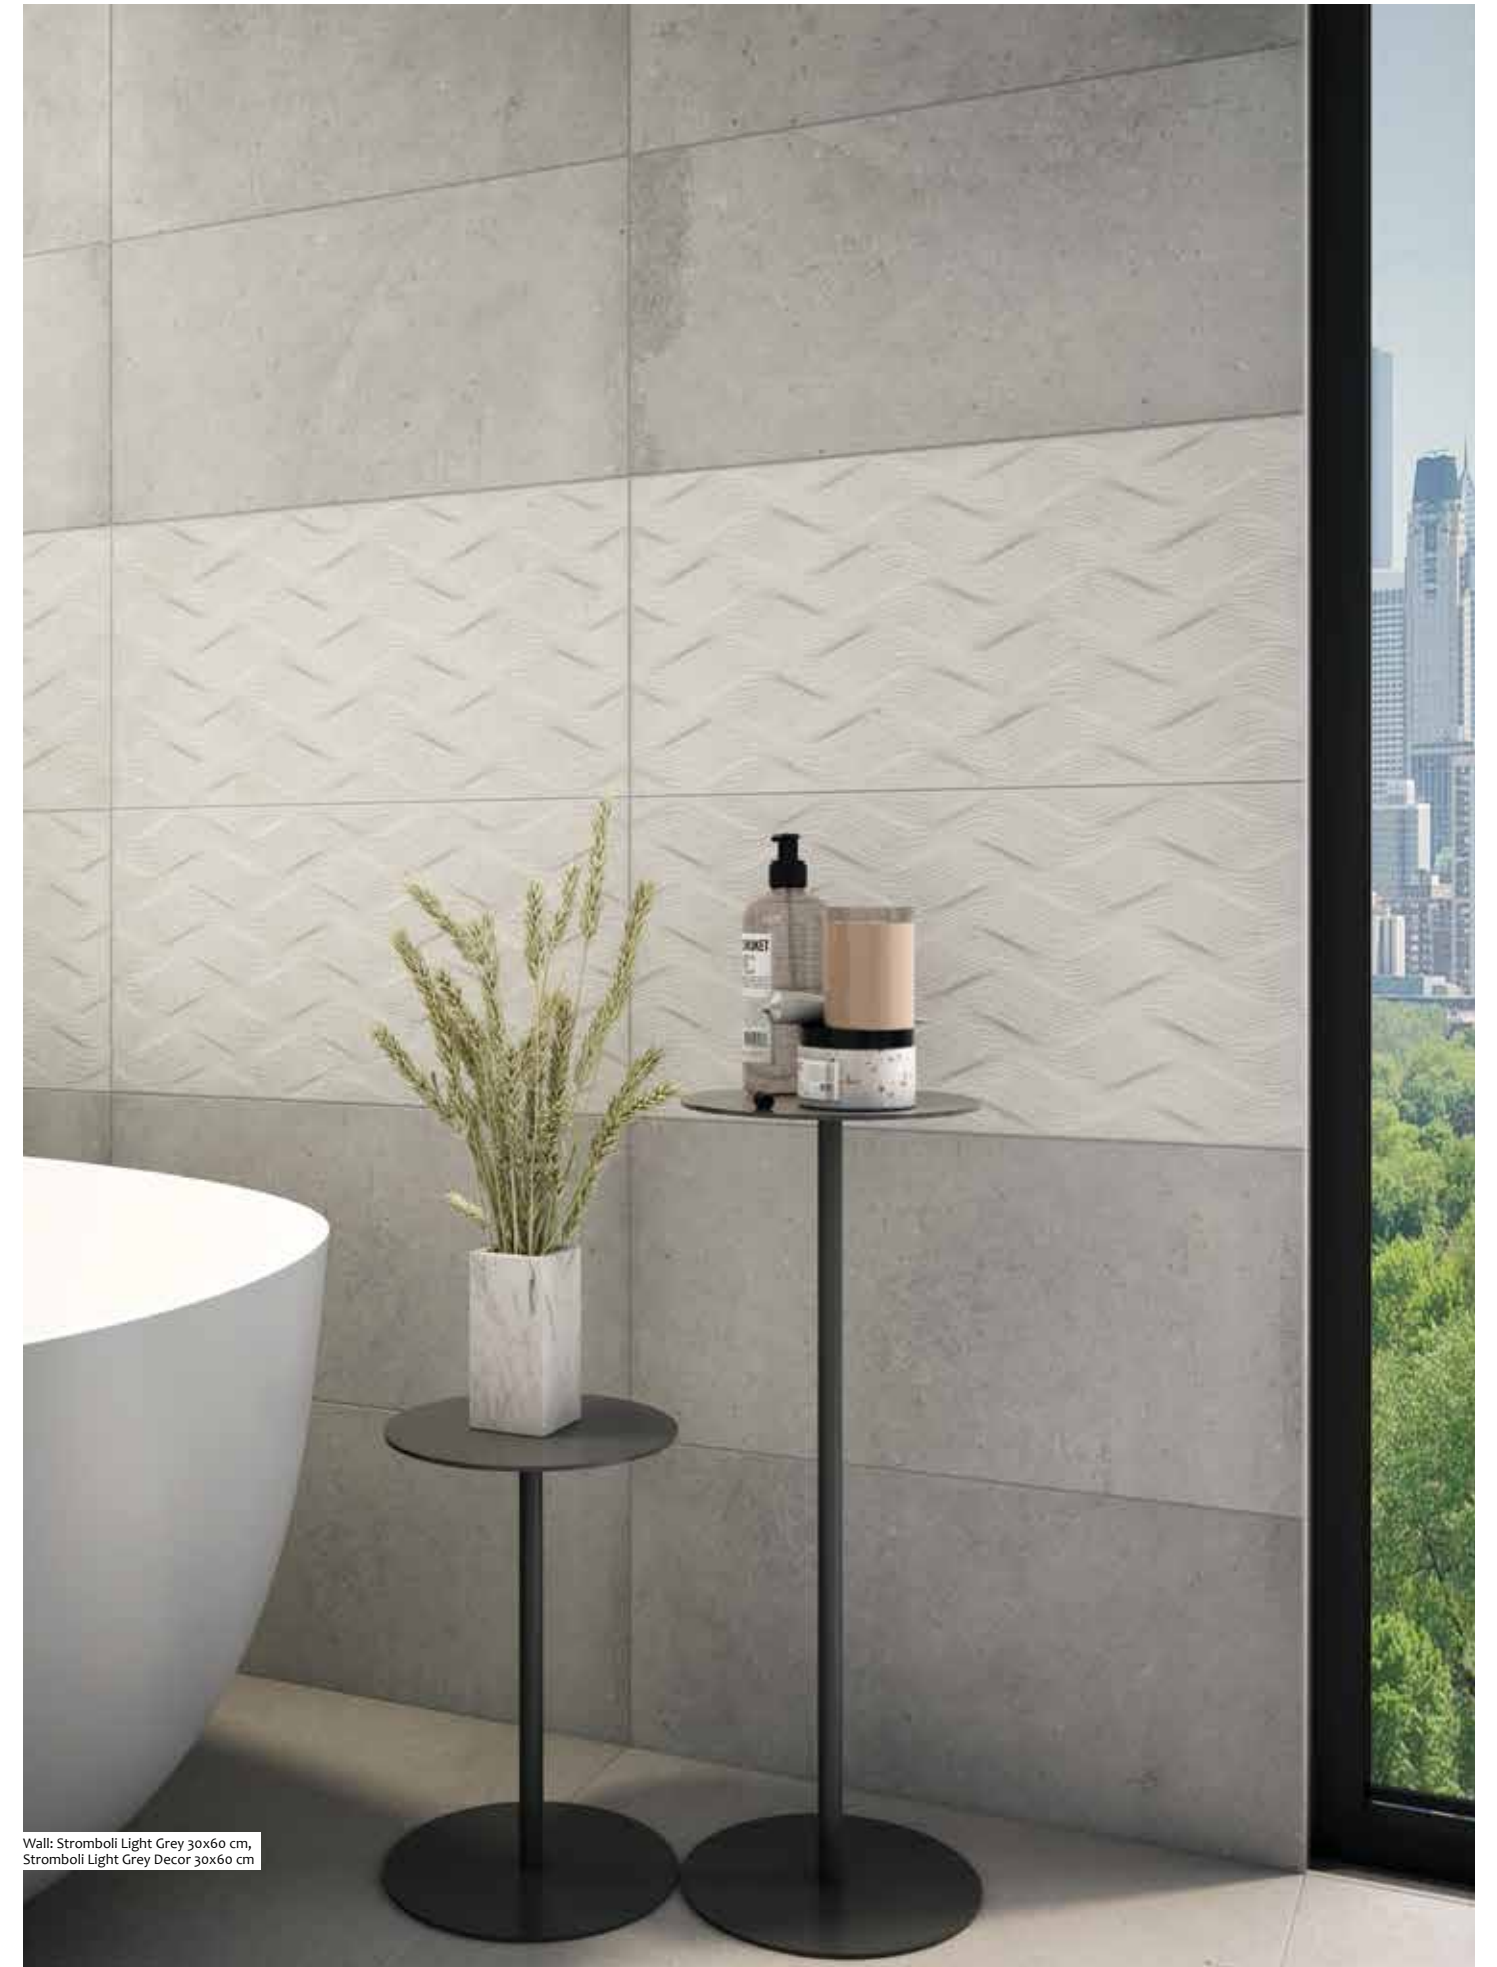

Stromboli

HS

HS

Sizes

30x60
11.81"x23.62"

decor
30x60
11.81"x23.62"

Name	Code	Size(CM)	Name	Code	Size(CM)
stromboli light beige	A14RSRLI-LBE.MoXoR	30x60	stromboli light beige decor	A14RSRLI-LBE.MGXoR	30x60
stromboli light grey	A14RSRLI-LIG.MoXoR	30x60	stromboli light grey decor	A14RSRLI-LIG.MGXoR	30x60

Sizes (cm)	Thickness (mm)	Pieces X	M² X	Kg X	X Sq. Pallet	M² X Sq. Pallet	kg X Sq. Pallet	X Eu. Pallet	M² X Eu. Pallet	kg X Eu. Pallet
30x60	9.50	5	0.9	17.5	72	64.80	1260.00	48	43.2	840.00