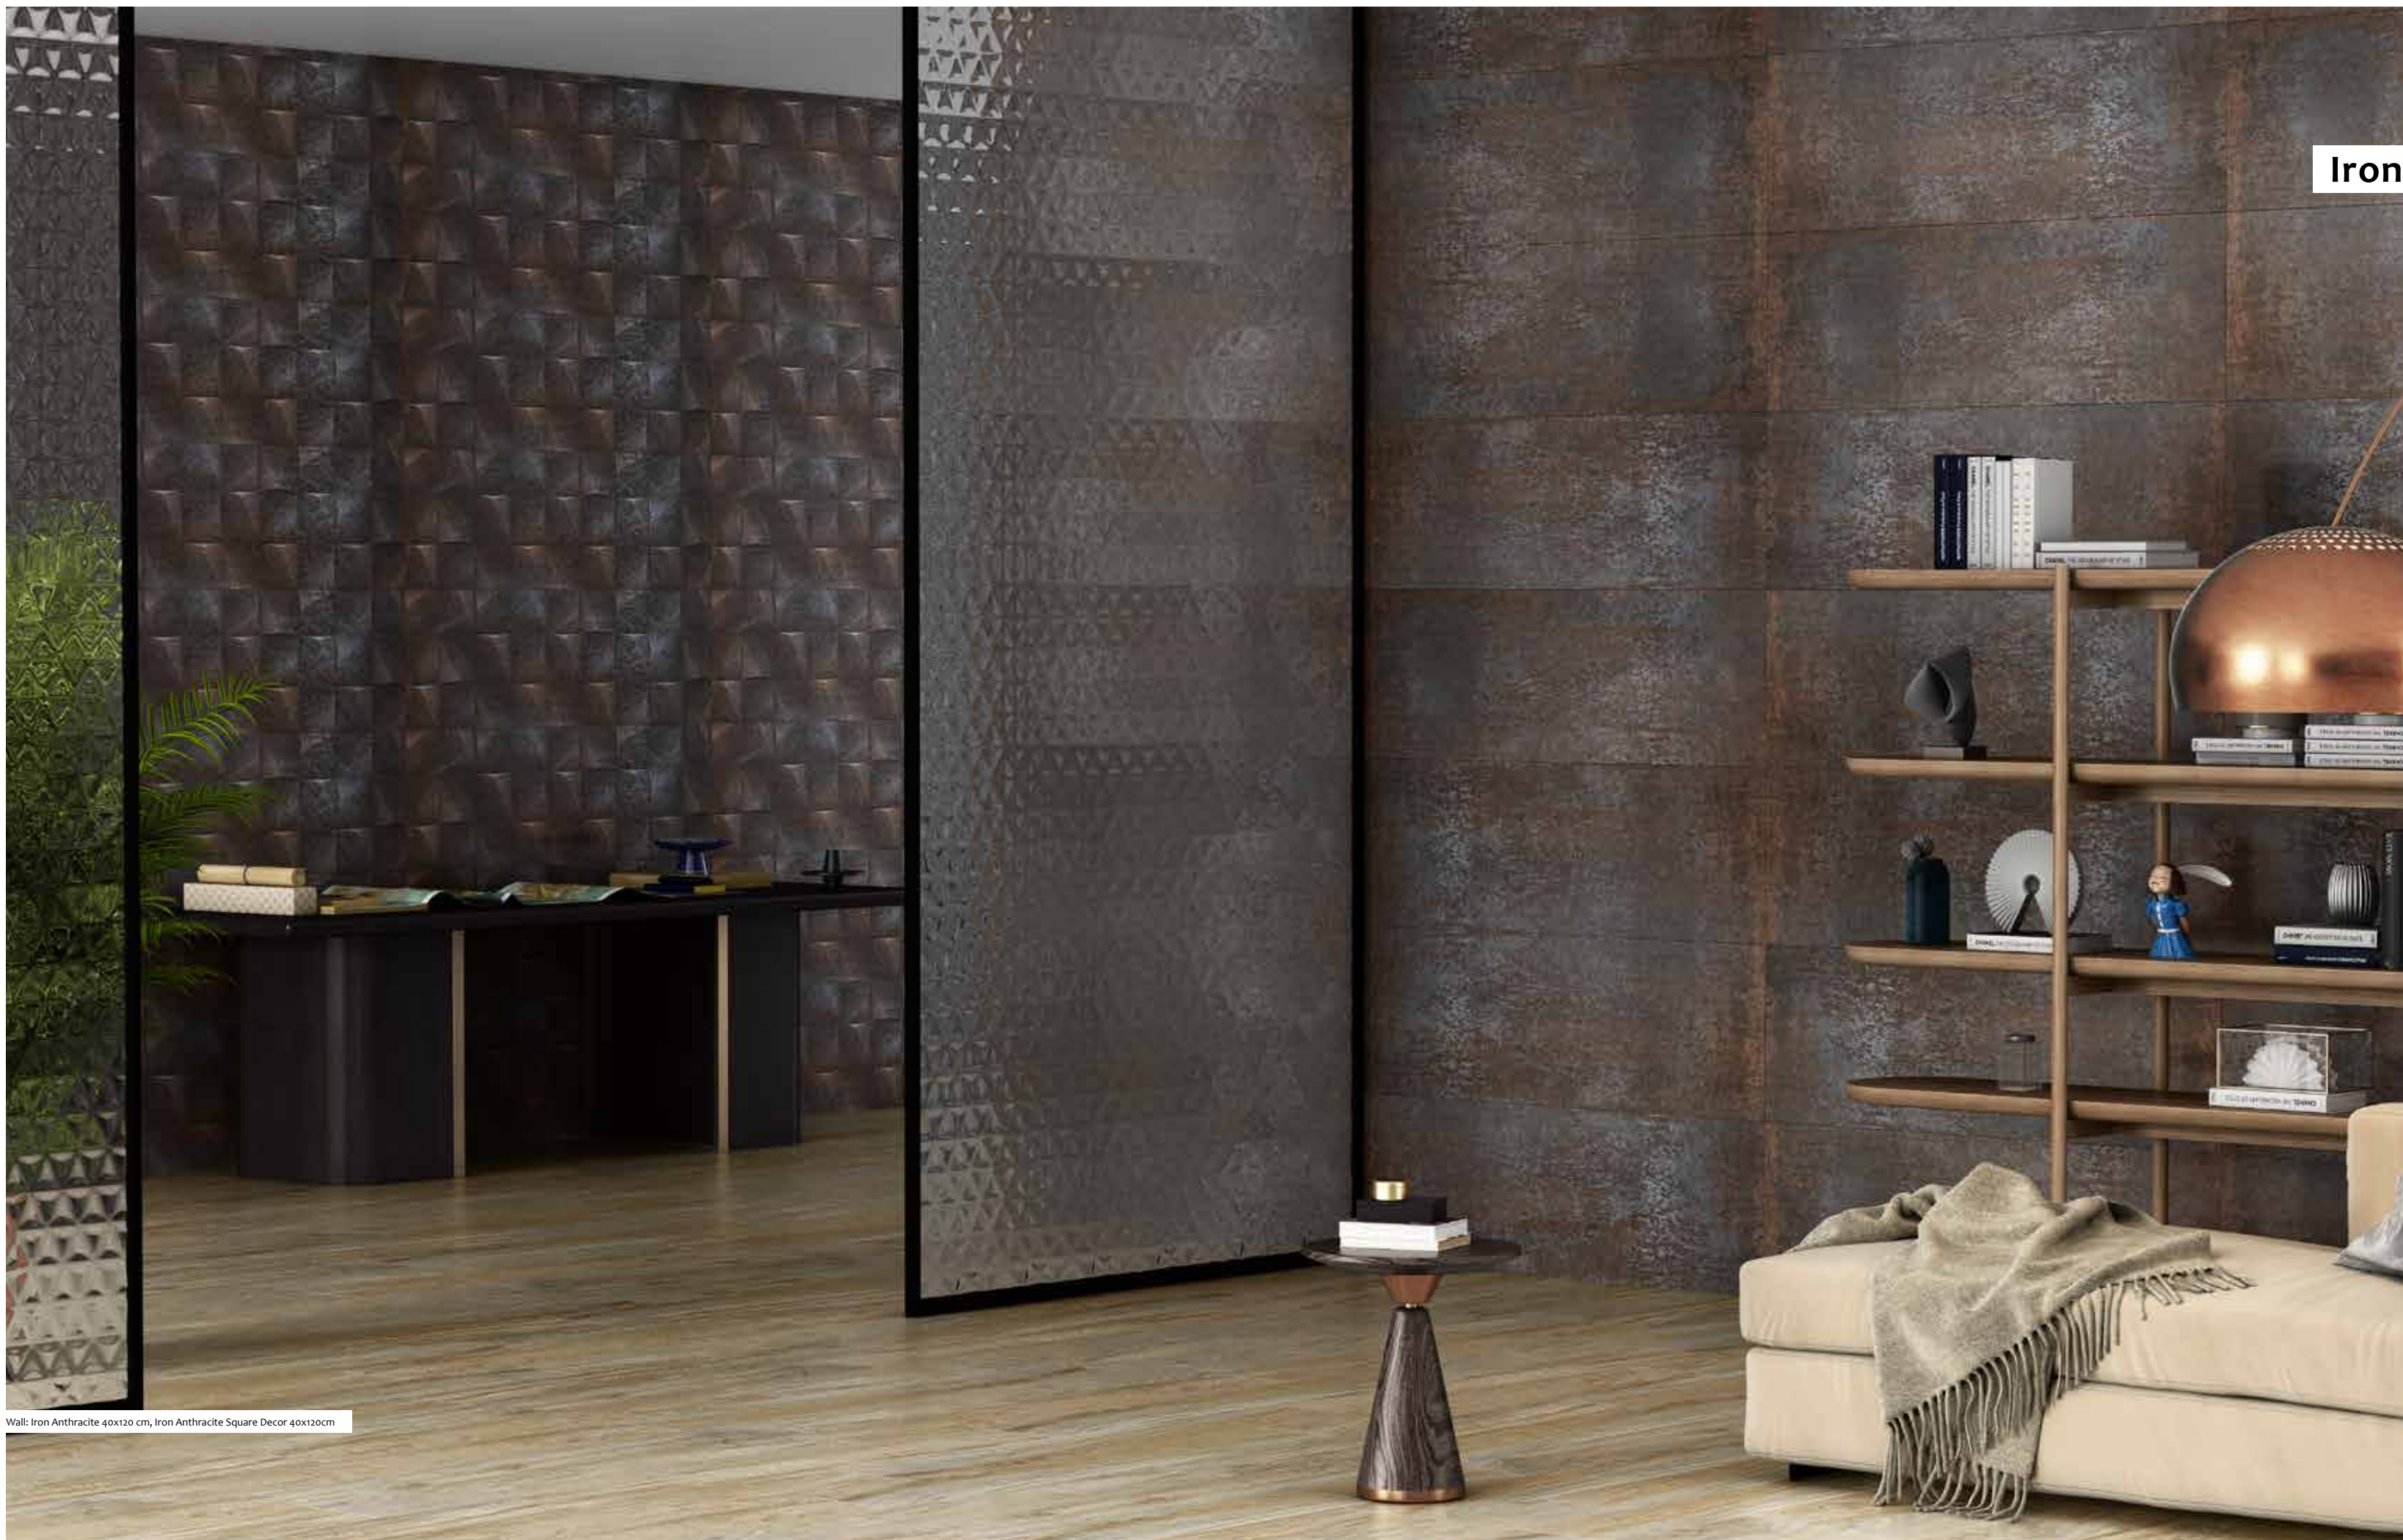

Iron

Wall: Iron Anthracite 40x120 cm, Iron Anthracite Square Decor 40x120cm