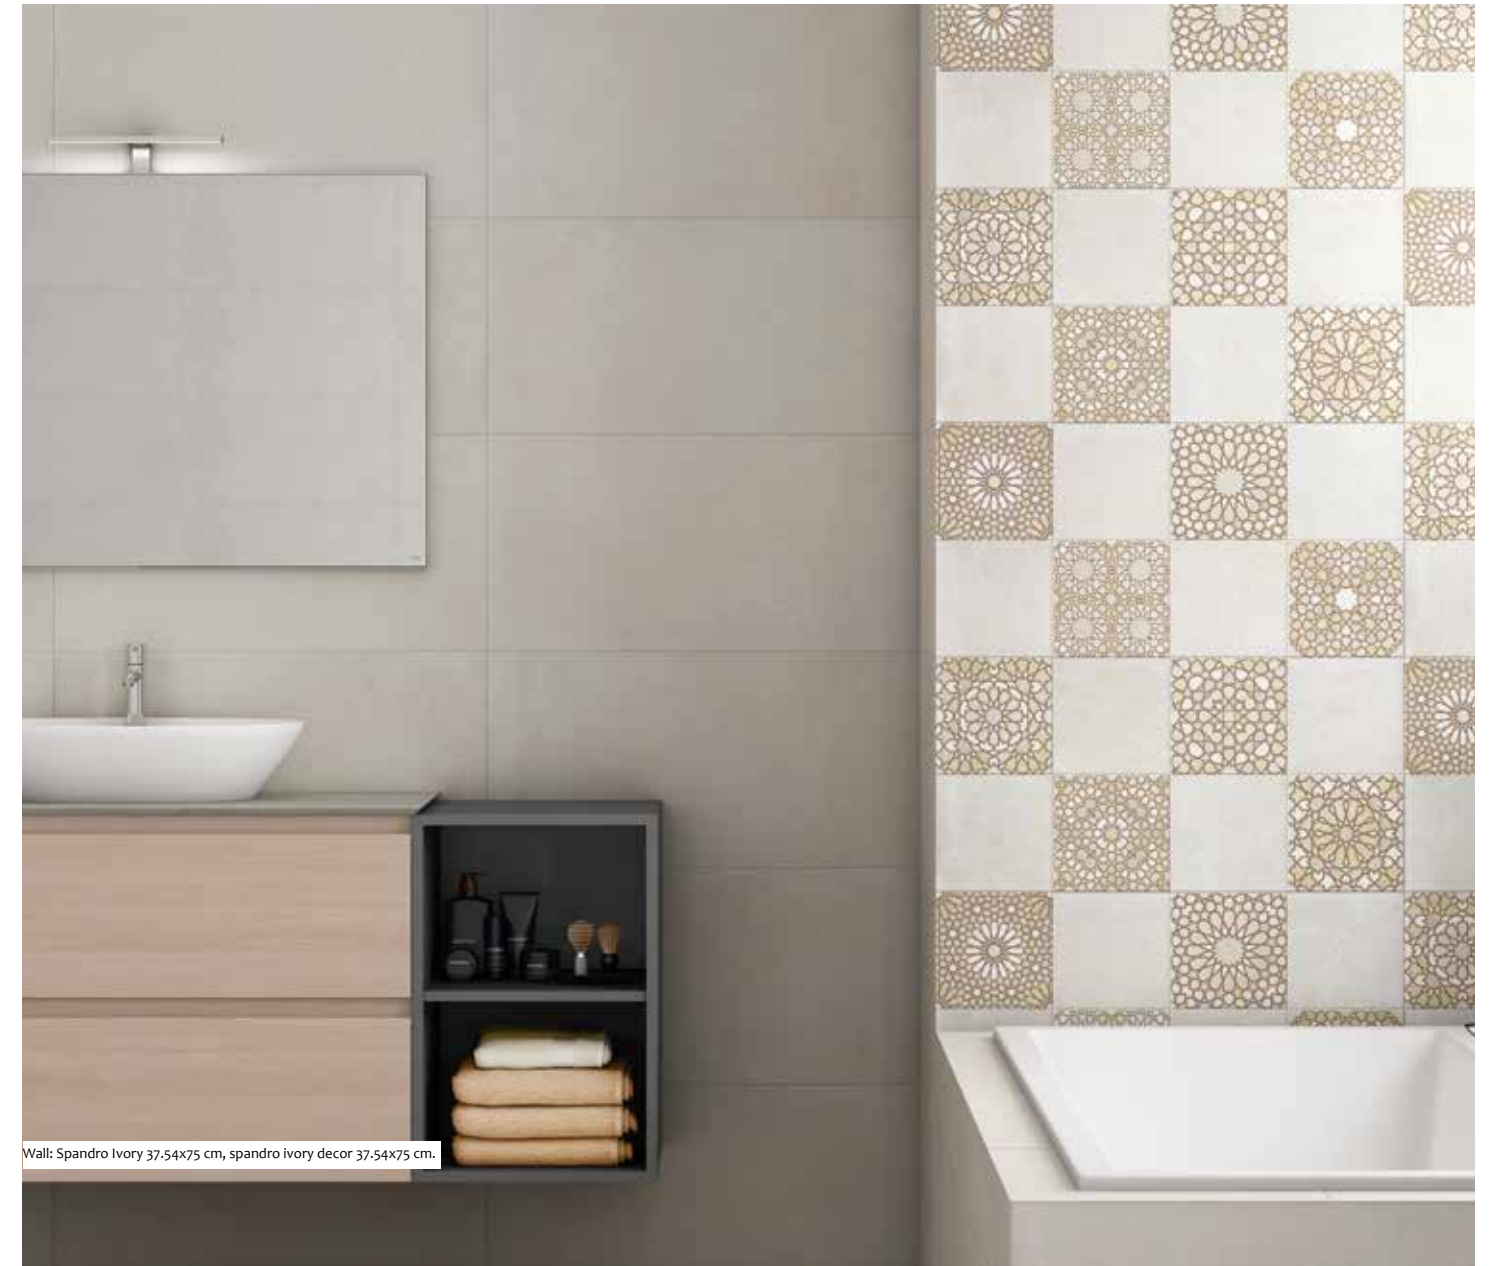

Wall: Spandro Ivory 37.54x75 cm, spandro ivory decor 37.54x75 cm.

Sizes

37.5X75
14.76"x29.52"

decor
37.5X75
14.76"x29.52"

Name	Code	Size(CM)	Name	Code	Size(CM)
spandro grey	A77RSPDO-GRY.MoXoR	37.54x75	spandro grey decor	A77RSPDO-GRY.MAXoR	37.54x75
spandro light grey	A77RSPDO-LIG.MoXoR	37.54x75	spandro light grey decor	A77RSPDO-LIG.MAXoR	37.54x75
spandro black	A77RSPDO-BLK.MoXoR	37.54x75	spandro black decor	A77RSPDO-BLK.MAXoR	37.54x75
spandro ivory	A77RSPDO-IVO.MoXoR	37.54x75	spandro ivory decor	A77RSPDO-IVO.MAXoR	37.54x75
spandro cotto	A77RSPDO-COT.MoXoR	37.54x75	spandro cotto decor	A77RSPDO-COT.MAXoR	37.54x75

Sizes (cm)	Thickness (mm)	Pieces X	M² X	Kg X	Sq. Pallet	M² X Sq. Pallet	kg X Sq. Pallet
37.5x75	10	6	1.69	31	36	60.84	116.00