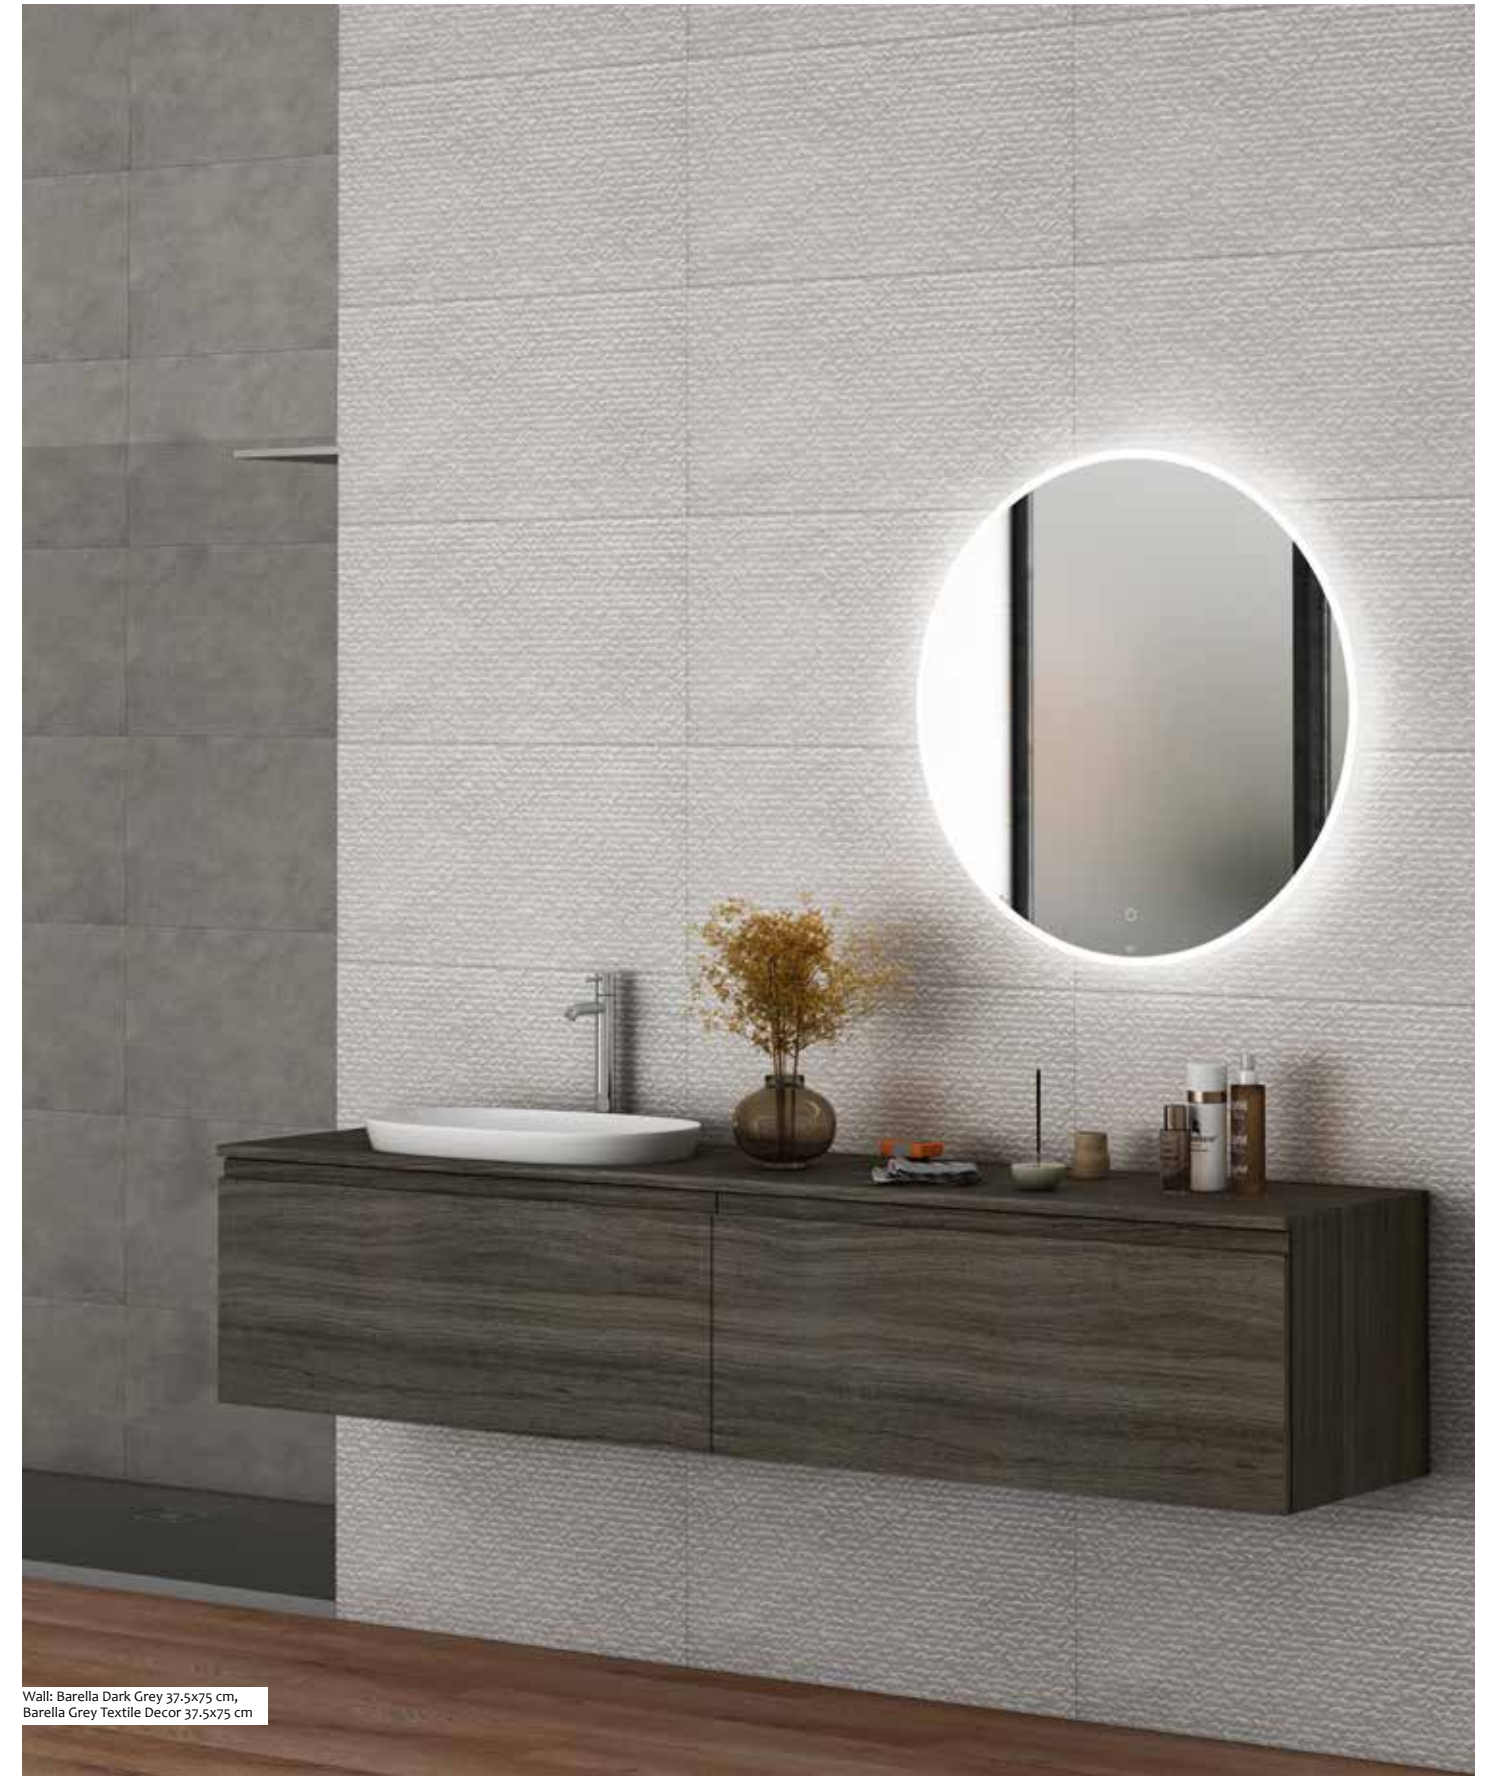

Sizes (cm)	Thickness (mm)	Pieces X	M² X	Kg X	Sq. Pallet	M² X Sq. Pallet	kg X Sq. Pallet
37.5x75	10	6	1.69	31	36	60.84	116.00