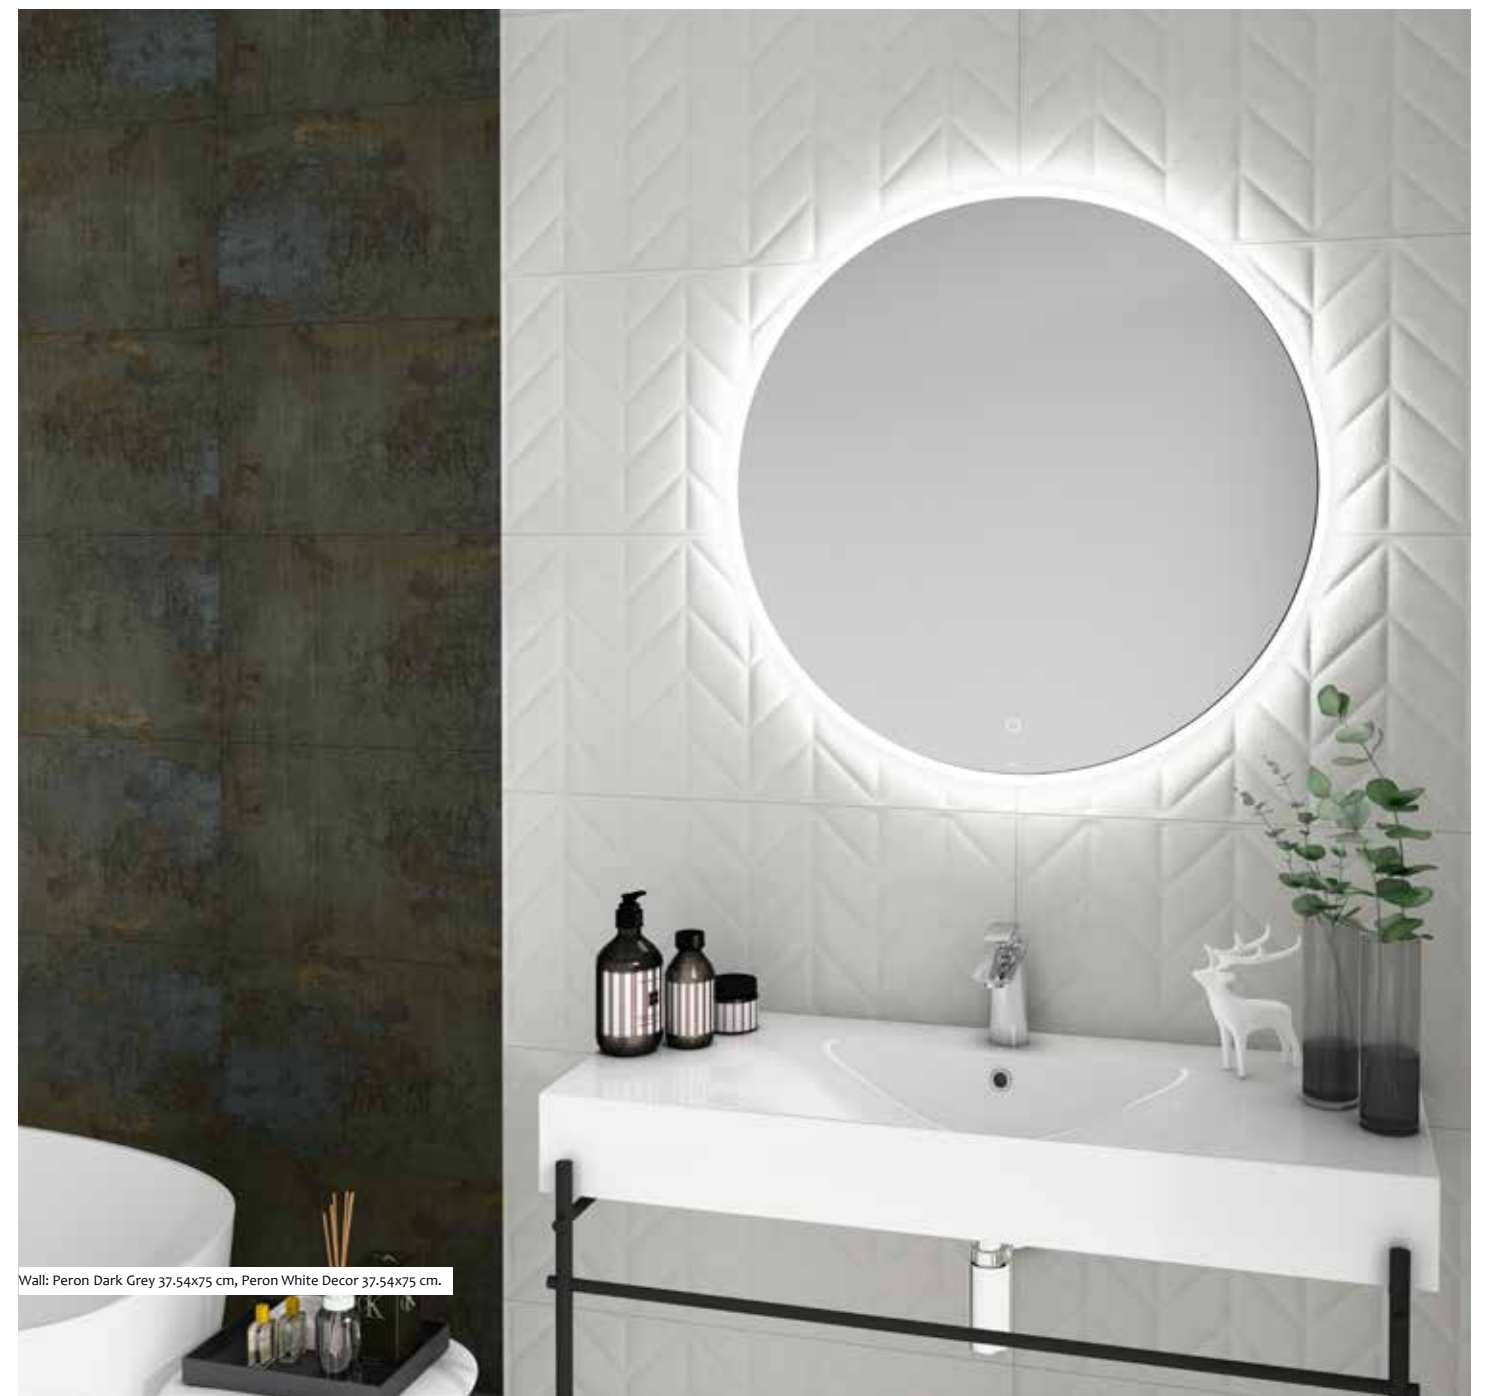

Wall: Peron Dark Grey 37.54x75 cm, Peron White Decor 37.54x75 cm.

Sizes

37.5X75 14.76"x29.52"	decor 37.5X75 14.76"x29.52"

Name	Code	Size(CM)	Name	Code	Size(CM)
peron white	A77RPEON-WHE.MoXoR	37.54x75	peron white decor	A77RPEON-WHE.MWXoR	37.54x75
peron ivory	A77RPEON-IVO.MoXoR	37.54x75	peron ivory decor	A77RPEON-IVO.MWXoR	37.54x75
peron dark grey	A77RPEON-DKG.MoXoR	37.54x75	peron dark grey decor	A77RPEON-DKG.MWXoR	37.54x75
peron brown	A77RPEON-BRN.MoXoR	37.54x75	peron brown decor	A77RPEON-BRN.MWXoR	37.54x75